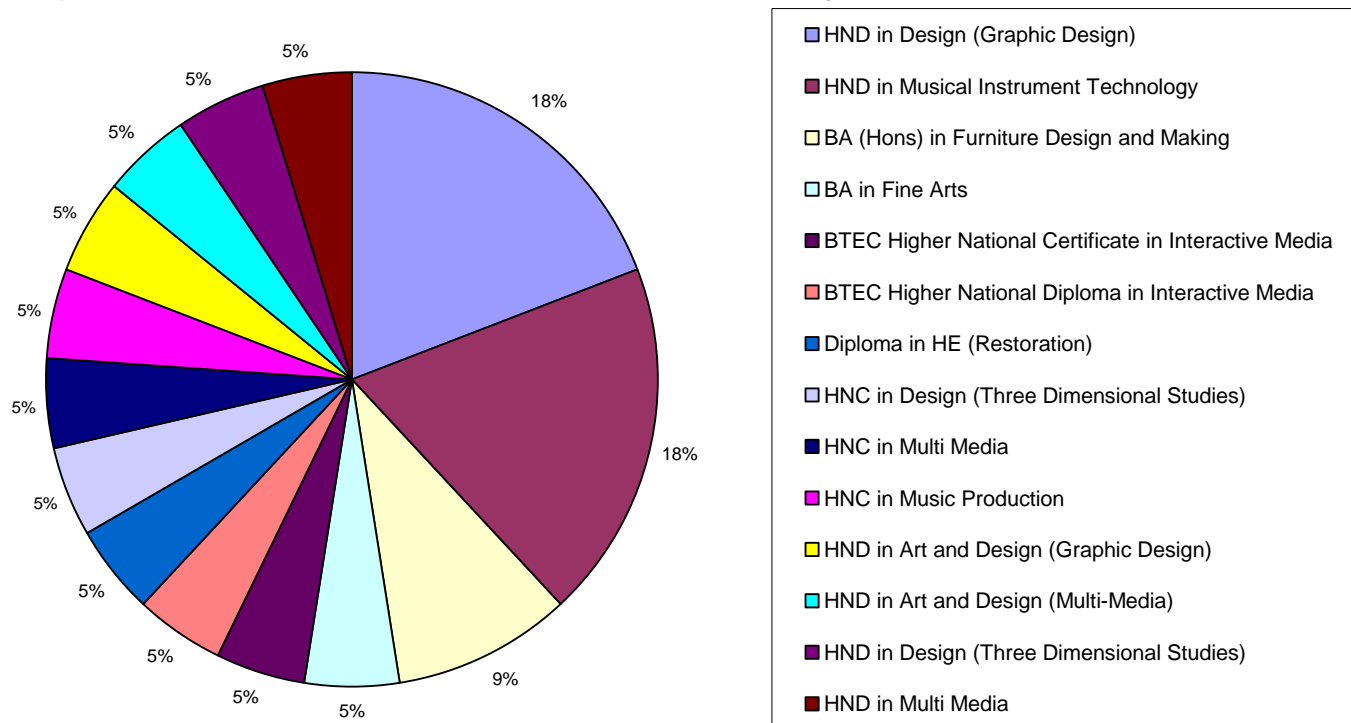

- HND in Design (Graphic Design) (4 learners)
- HND in Musical Instrument Technology (4 learners)
- BA (Hons) in Furniture Design and Making (2 learners)

Figure 6 Key Level 4 qualifications as a proportion of total Arts, media and publishing Level 4 provision