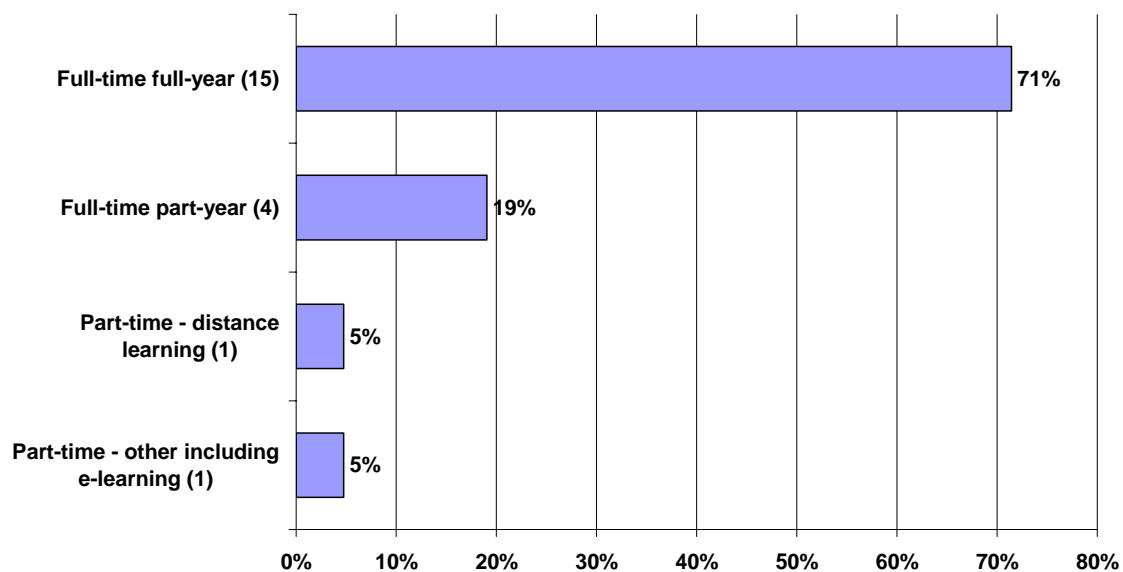

2.4 Level 4+ Qualifications offered in Arts, media and publishing

Figure 5 provides a breakdown of the mode of study for Level 4 and above qualifications in Arts, media and publishing delivered in Greater Manchester in 2005/6. The most common mode of delivery was full-time for a full year (71% or 15) followed by full-time for part of a year (19% or 4).

Figure 5 Level 4 Arts, media and publishing provision by mode of study (number of courses shown in brackets)