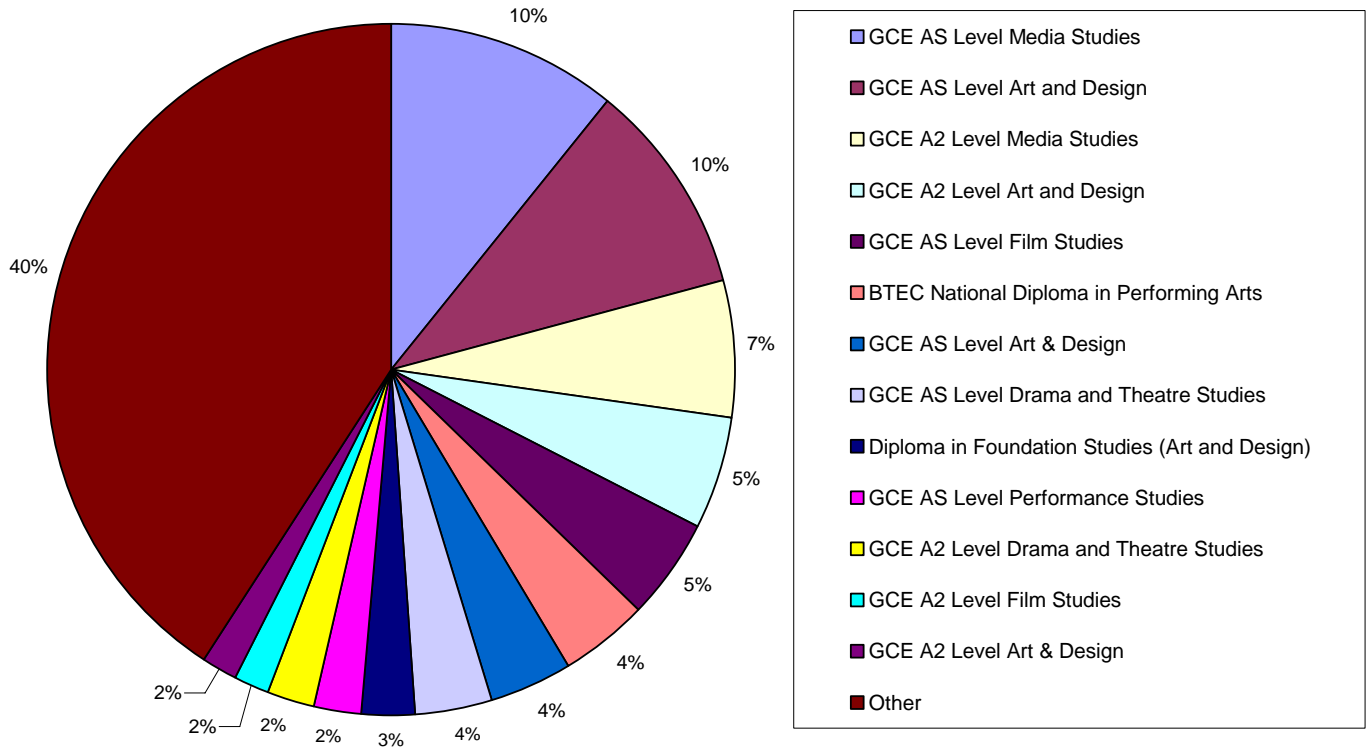

In addition, two-fifths of delivery at Level 3 in this sector subject area (40% or 6,539 learners) was spread amongst 105 courses with fewer than 275 participants across Greater Manchester (shown as 'other' in Figure 4).

Figure 4 Key Level 3 qualifications as a proportion of total Arts, media and publishing Level 3 provision