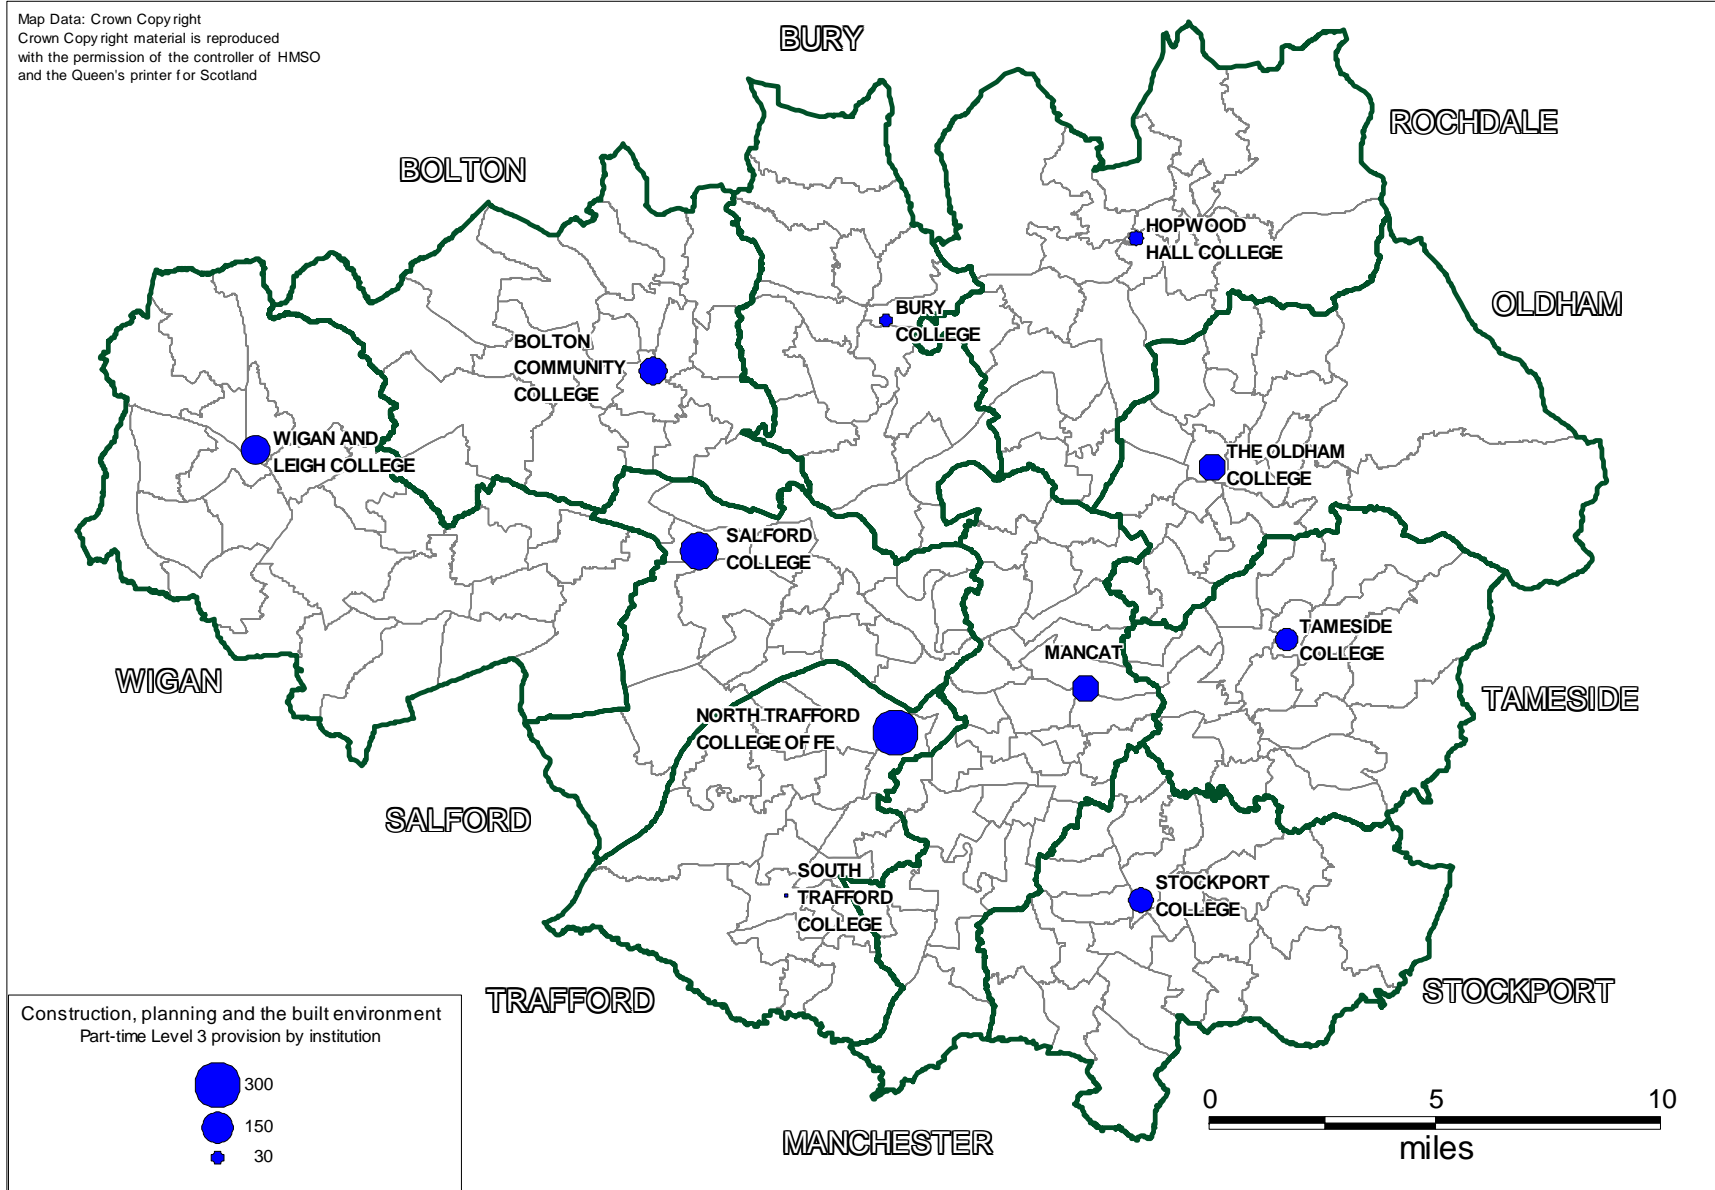

Map 2 Geographical distribution of part-time Level 3 LSC provision in Construction, planning and the built environment by location of institution