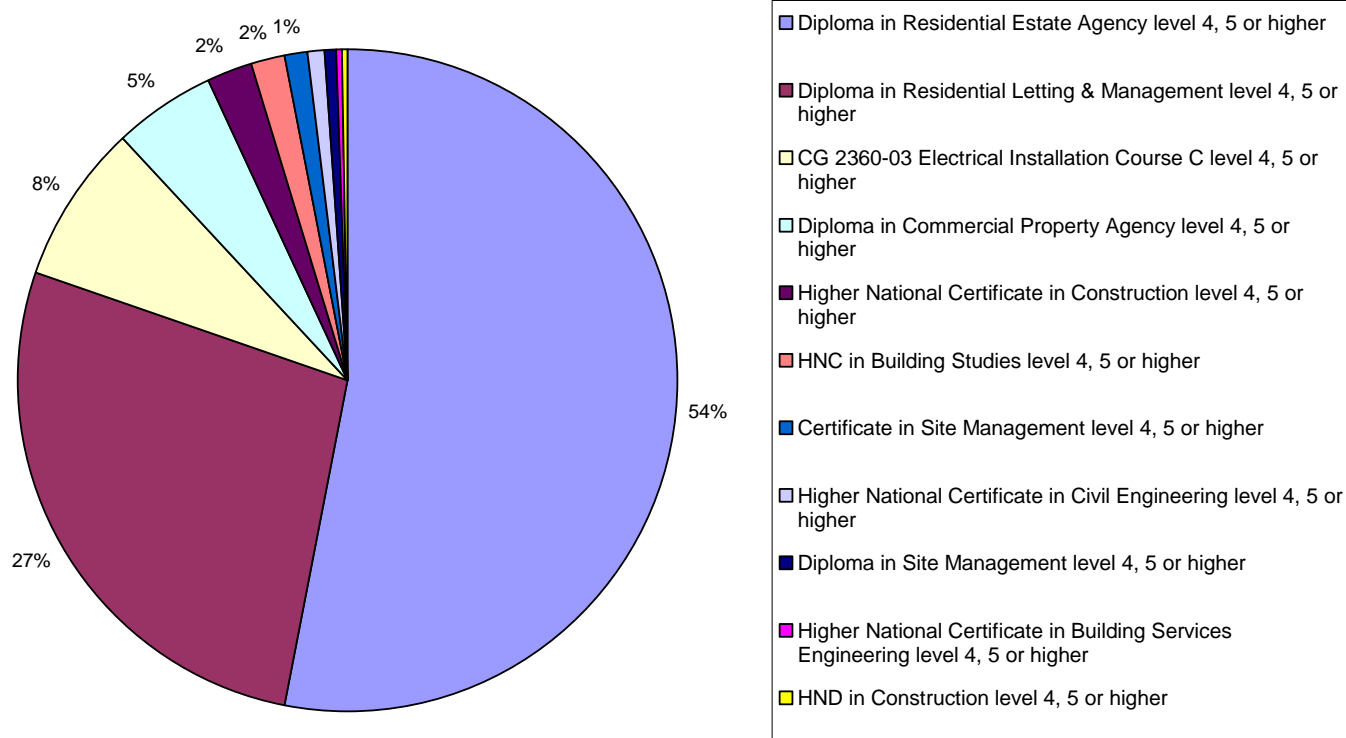

A total of 11 different courses and qualifications were offered in Construction, planning and the built environment in 2005/6 at Level 4+ (see Annex 3 for a full list). Figure 9 shows the courses at Level 4 and above with the most provision in Greater Manchester. These were:

- Diploma in Residential Estate Agency (160);
- Diploma in Residential Letting & Management (82);
- CG 2360-03 Electrical Installation Course C (23); and
- Diploma in Commercial Property Agency (15).

Figure 9 Key Level 4 qualifications as a proportion of total Construction, planning and the built environment Level 4 provision