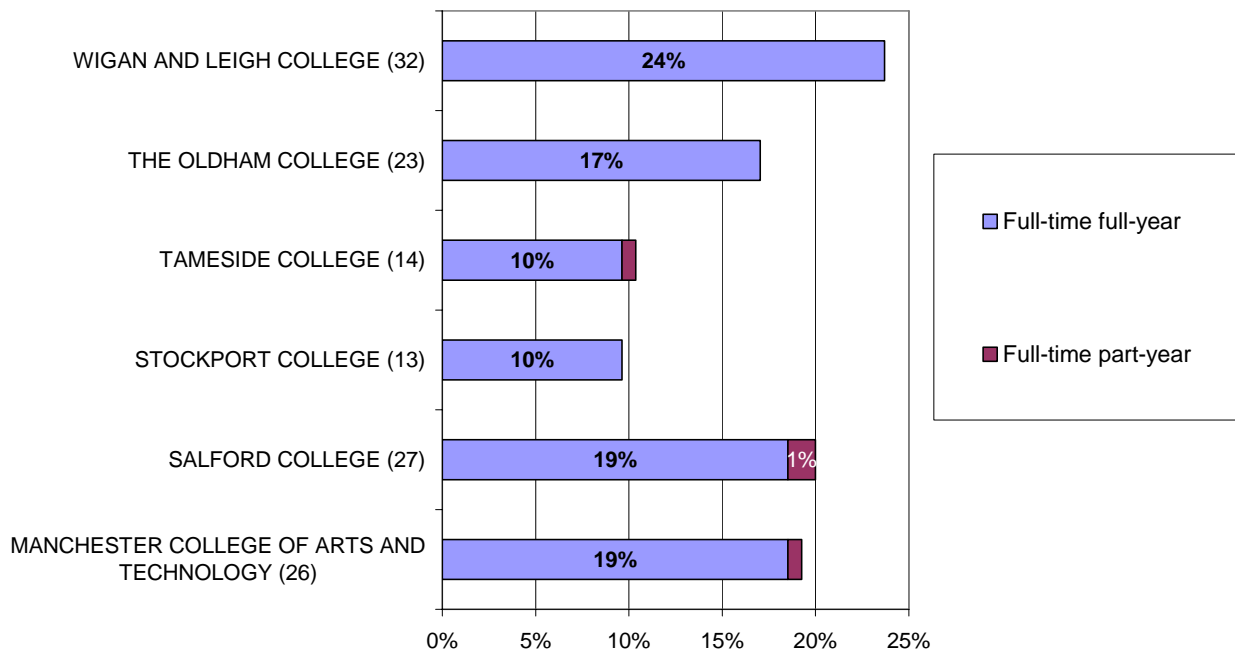

Figure 7 shows that **BTEC National Diploma in Construction** was:

- Delivered across six institutions: Wigan and Leigh College (24% or 32 learners), Salford College (20% or 27 learners), MANCAT (19% or 26 learners), The Oldham College (17% or 23 learners), Tameside College (10% or 14 learners), and Stockport College (10% or 13 learners).
- Almost all (97% or 131 learners) studied this course full time for a full year; the remaining four learners (3%) studied full time for part of a year.

Figure 7 BTEC National Diploma in Construction provision by institution and mode of delivery