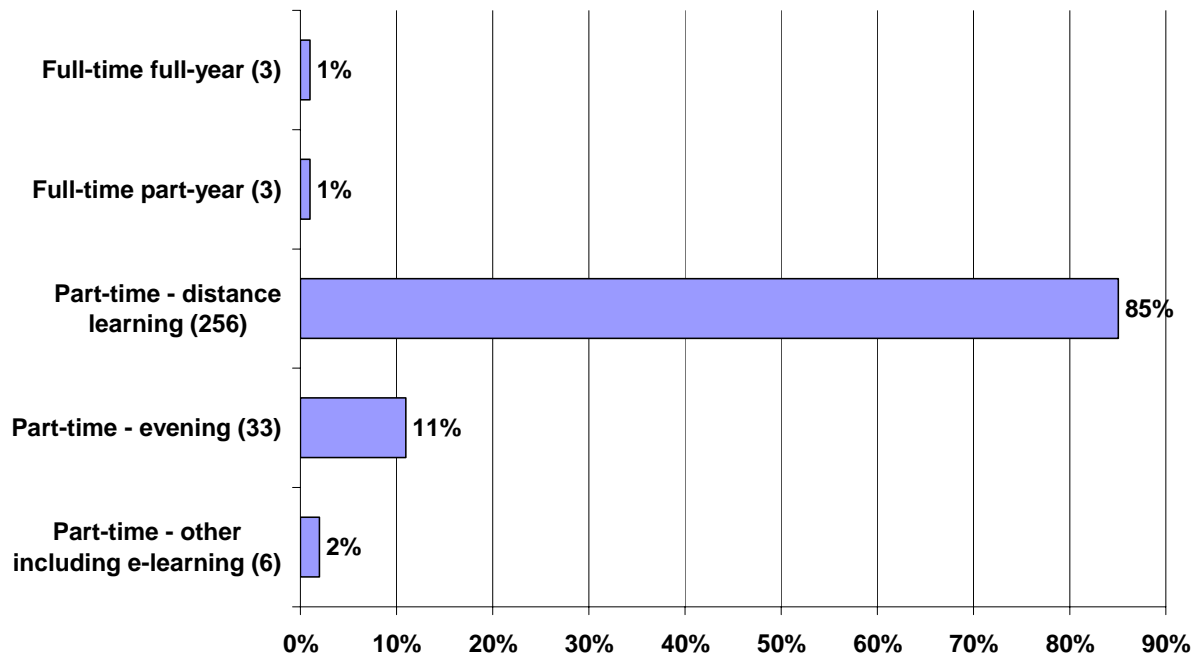

2.4 Level 4+ Qualifications offered in Construction, planning and the built environment

Figure 8 provides a breakdown of the mode of study for Level 4 and above qualifications in Construction, planning and the built environment delivered in Greater Manchester in 2005/6. In contrast to Level 3 provision, the most common mode of delivery was part-time distance learning (85% or 256) followed by part-time evening (11% or 33).

Figure 8 Level 4 Construction, planning and the built environment provision by mode of study (number of courses shown in brackets)