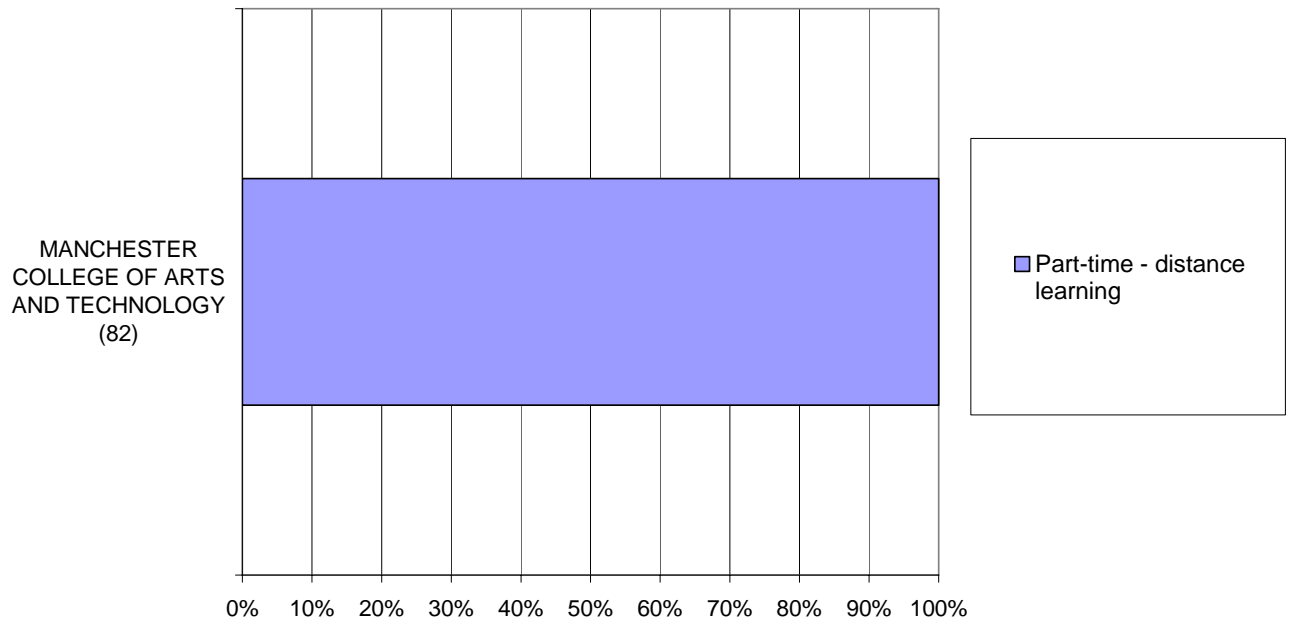

Diploma in Residential Letting & Management has the next highest level of delivery at Level 3 in this sector subject area. Figure 5 shows that:

- It was delivered solely at MANCAT through part-time distance learning.