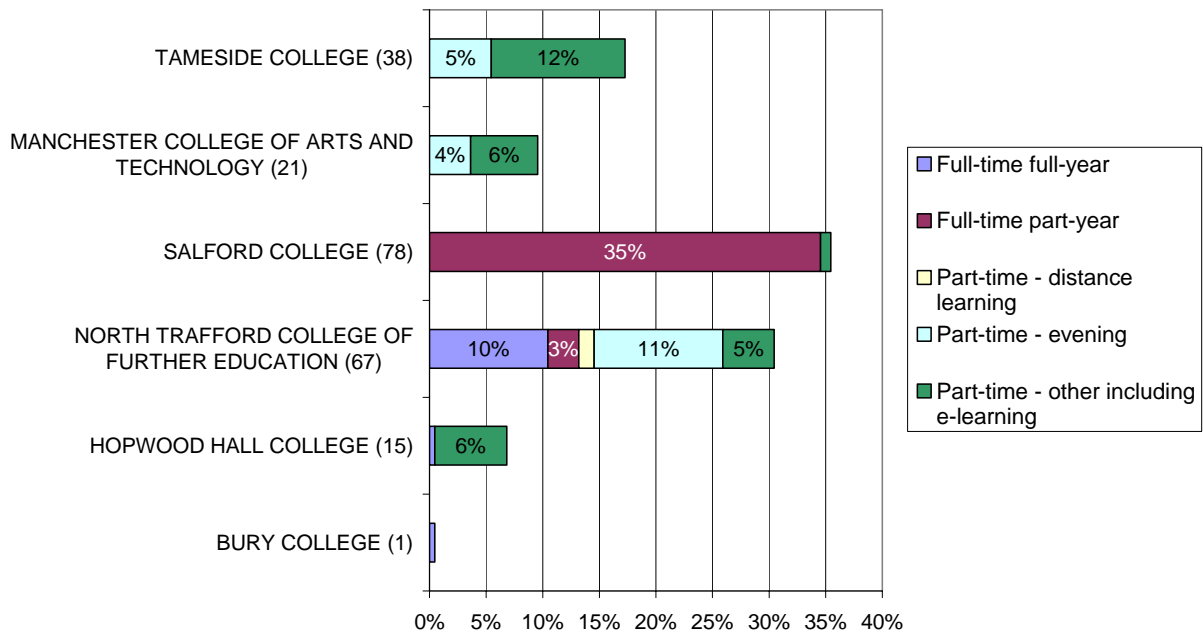

- It was delivered across six institutions: Salford College (35% or 78 learners), North Trafford College of Further Education (30% or 67), Tameside College (17% or 38 learners), Manchester College of Arts And Technology (10% or 21 learners), Hopwood Hall College (7% or 15 learners), and Bury College (1 learner).
- This course was delivered in a variety of different ways. The most common modes of study were full time for part of a year (37% or 82 learners) and other part-time (including e-learning) (30% or 65 learners).

Figure 6 Certificate for the Inspection and Testing of Electrical Equipment (Code and Practice for In-Service Inspection) provision by institution and mode of delivery

Figure 7 shows that **BTEC National Diploma in Construction** was:

- Delivered across six institutions: Wigan and Leigh College (24% or 32 learners), Salford College (20% or 27 learners), MANCAT (19% or 26 learners), The Oldham College (17% or 23 learners), Tameside College (10% or 14 learners), and Stockport College (10% or 13 learners).
- Almost all (97% or 131 learners) studied this course full time for a full year; the remaining four learners (3%) studied full time for part of a year.