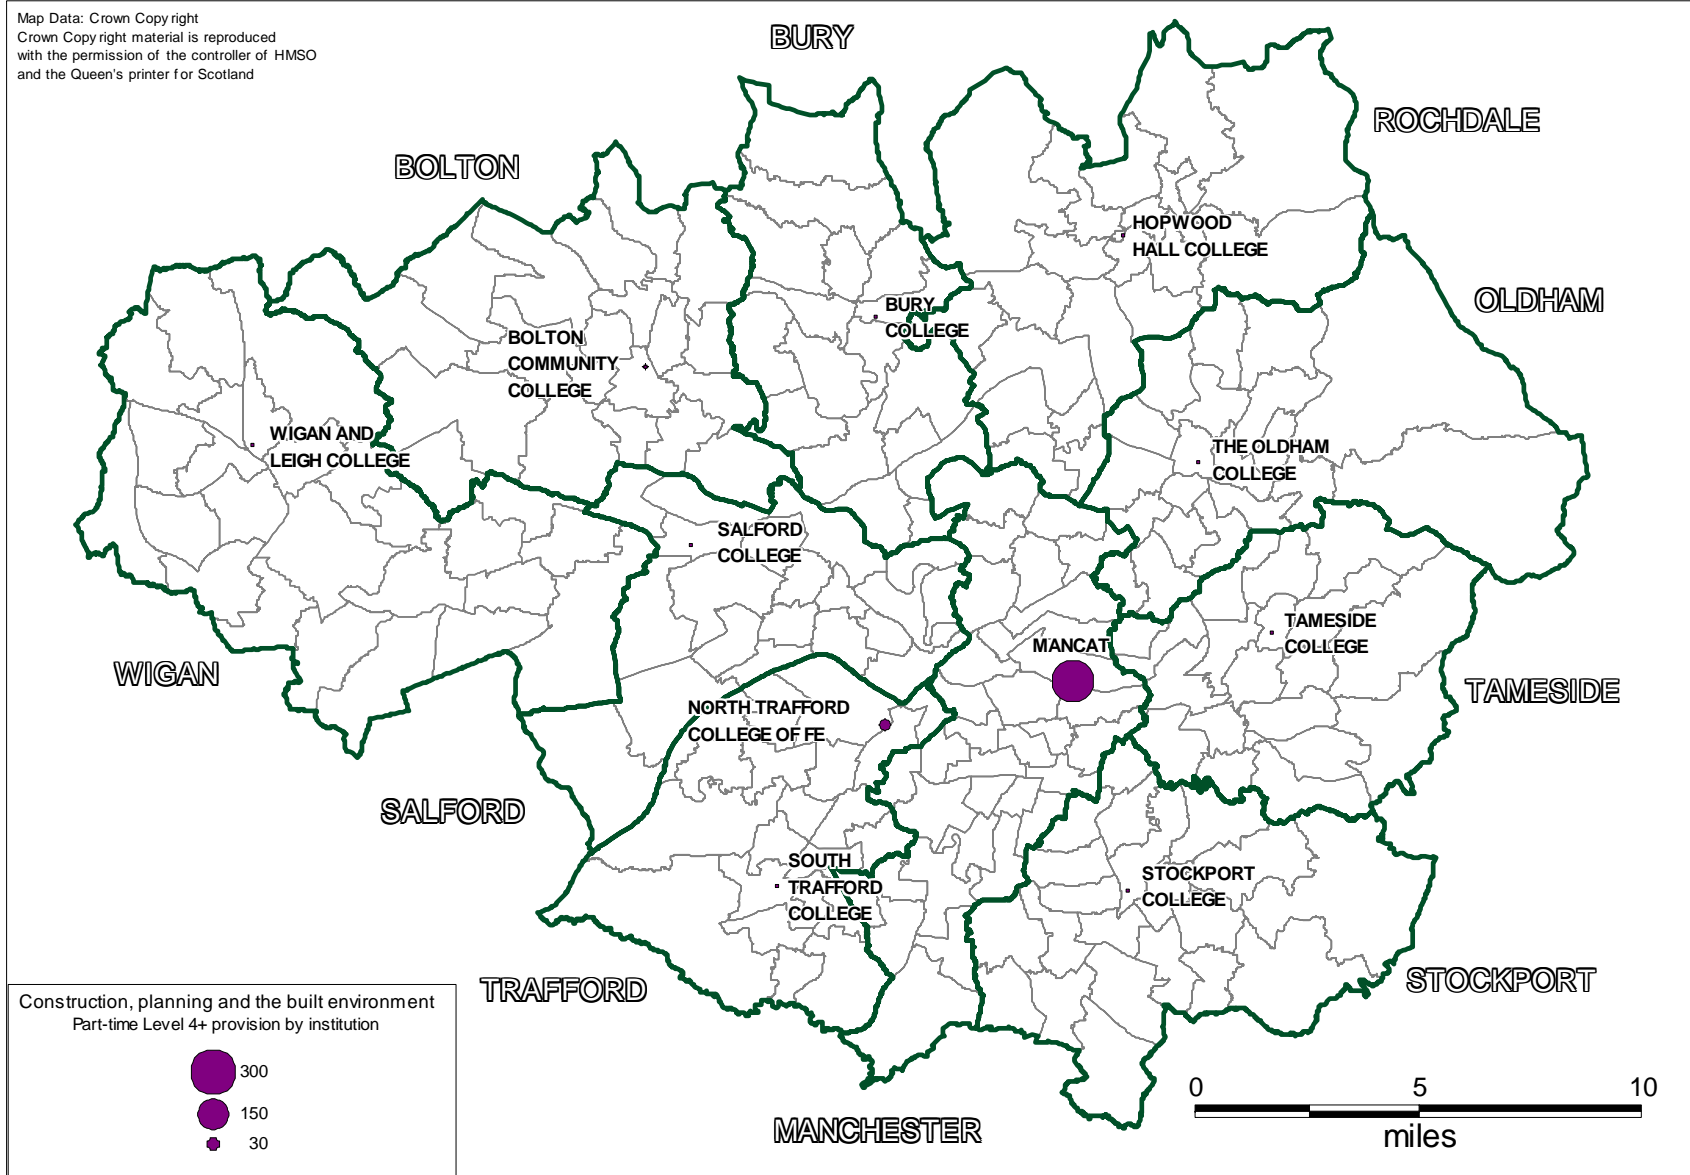

Map 4 Geographical distribution of part-time Level 4 LSC provision in Construction, planning and the built environment by location of institution