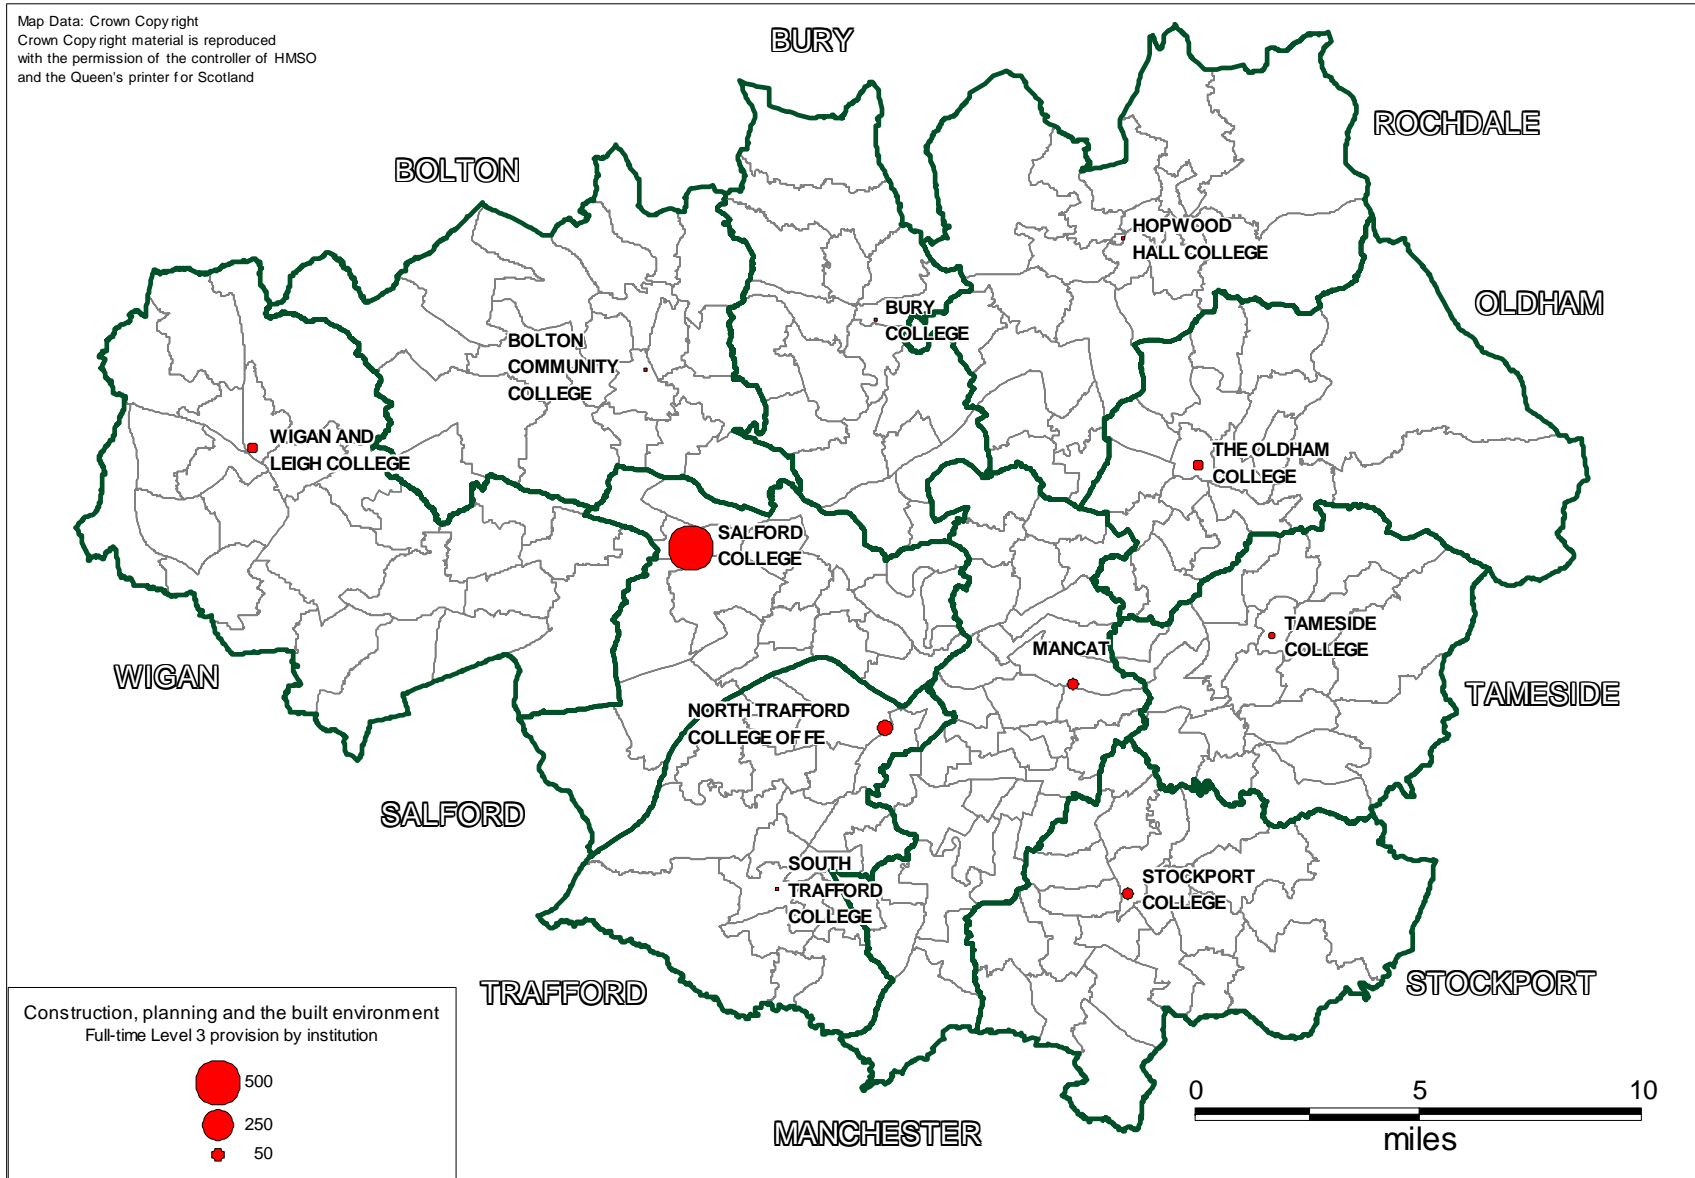

2.2 Geographical distribution of Construction, planning and the built environment provision

Figure 2 (below) shows learner numbers by institution, the level of qualification undertaken and the mode of study. There were a total number of 2,290 courses delivered at Level 3 and above in Greater Manchester in 2005/6, of which 86% (1,989) were at Level 3. The largest providers in terms of number of learners were Salford College (30% or 695), followed by MANCAT (19% or 425), and North Trafford College of Further Education (17% or 389); these three providers accounted for two-thirds of all provision. Other large providers included Wigan And Leigh College (7% or 171), The Oldham College (7% or 158), Stockport College (6% or 143) and Bolton Sixth Form College (6% or 137).

The overwhelming majority (88% or 265 learners) of provision at Level 4, 5 or higher was delivered by MANCAT. North Trafford College of Further Education was the next largest provider of Level 4, 5 or higher qualifications (8% or 24 learners) followed by Bolton Sixth Form College (2% or 6 learners) and Wigan and Leigh College (1% or 6 learners).

Figure 2: Construction, planning and the built environment learner numbers by institution and level of qualification, 2005-2006

NAME OF PROVIDER	Level of qualification								
	Level 3			Level 4, 5 or higher			Total		
<i>Colleges</i>	FT	PT	Total	FT	PT	Total	FT	PT	Total
Bolton Sixth Form College	3	128	131	0	6	6	3	134	137
Bury College	1	32	33	0	0	0	1	32	33
Hopwood Hall College	5	39	44	0	0	0	5	39	44
Manchester College Of Arts And Technology	41	119	160	4	261	265	45	380	425
North Trafford College Of Further Education	72	293	365	0	24	24	72	317	389
Salford College	492	202	694	1	0	1	493	202	695
South Trafford College	0	2	2	0	0	0	0	2	2
Stockport College	45	97	142	0	1	1	45	98	143
Tameside College	15	78	93	0	0	0	15	78	93
The Oldham College	39	119	158	0	0	0	39	119	158
Wigan And Leigh College	33	134	167	1	3	4	34	137	171
TOTAL ALL PROVIDERS	746	1243	1,989	6	295	301	752	1538	2,290

The four maps overleaf show the geographical spread of provision as described in Figure 2. Map 1 shows that the distribution of full-time Level 3 provision across Greater Manchester is concentrated in Salford College. Map 2 shows that part-time Level 3 provision is fairly evenly distributed across colleges and local authority districts in the sub-region. Map 3 shows that there is very little full-time Level 4 provision but what is delivered is concentrated in MANCAT. Finally, Map 4 shows that part-time Level 4 provision is also concentrated in MANCAT.

Map 1: Geographical distribution of full-time Level 3 LSC provision in Construction, planning and the built environment by location of institution