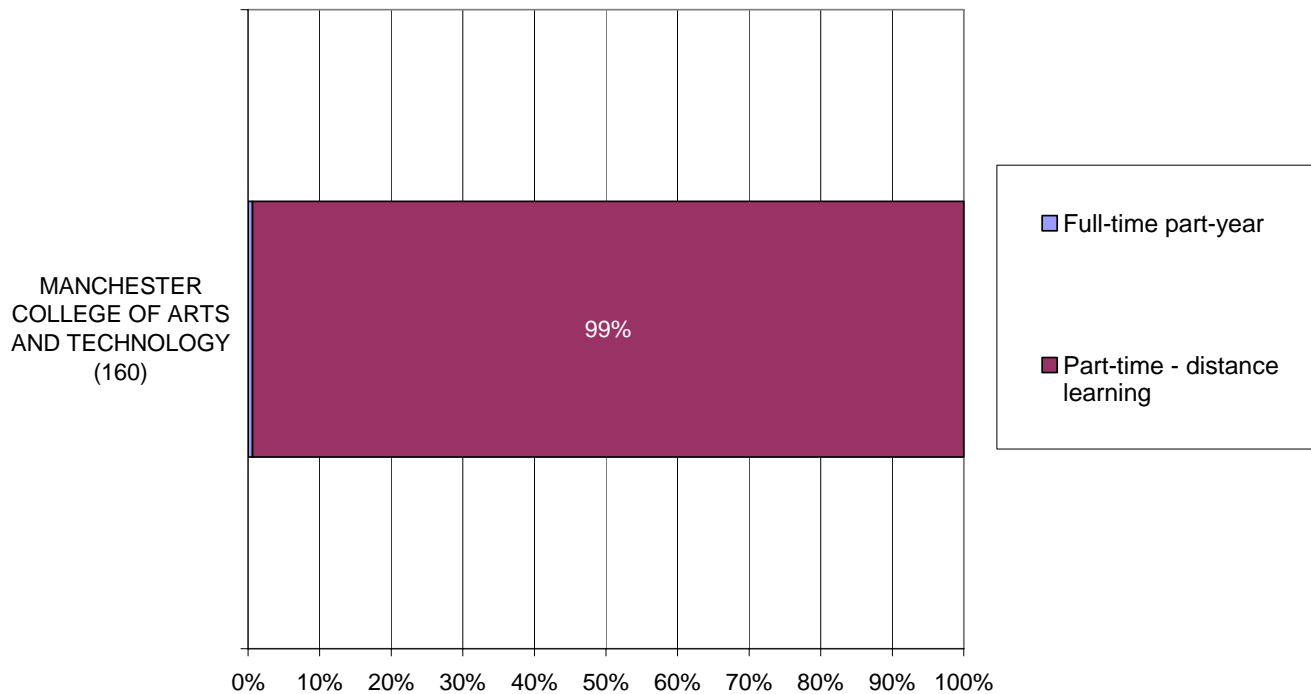

Diploma in Residential Estate Agency was the qualification with most provision at Level 4 and above in Greater Manchester in 2005/6. Figure 10 shows that this course was:

- Delivered solely by MANCAT (160 learners).
- Almost all (99% or 159 learners) studied through part-time distance learning; one learner studied this course full-time for part of a year.

Figure 10 Diploma in Residential Estate Agency by provider and mode of delivery