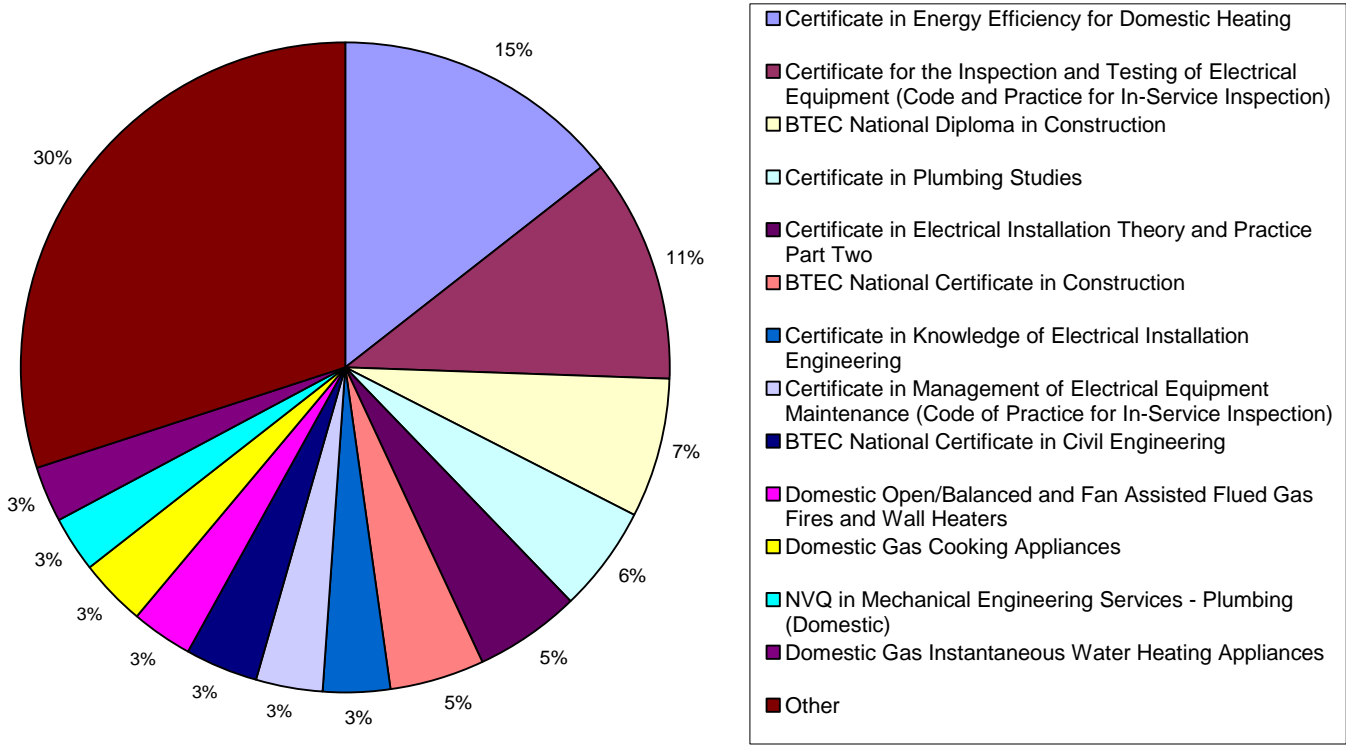

In addition, a significant proportion of delivery at Level 3 in this sector subject area (30% or 596 learners) was spread amongst 35 courses with fewer than 50 participants (shown as 'other' in Figure 4).

Figure 4 Key Level 3 qualifications as a proportion of total Construction, planning and the built environment Level 3 provision