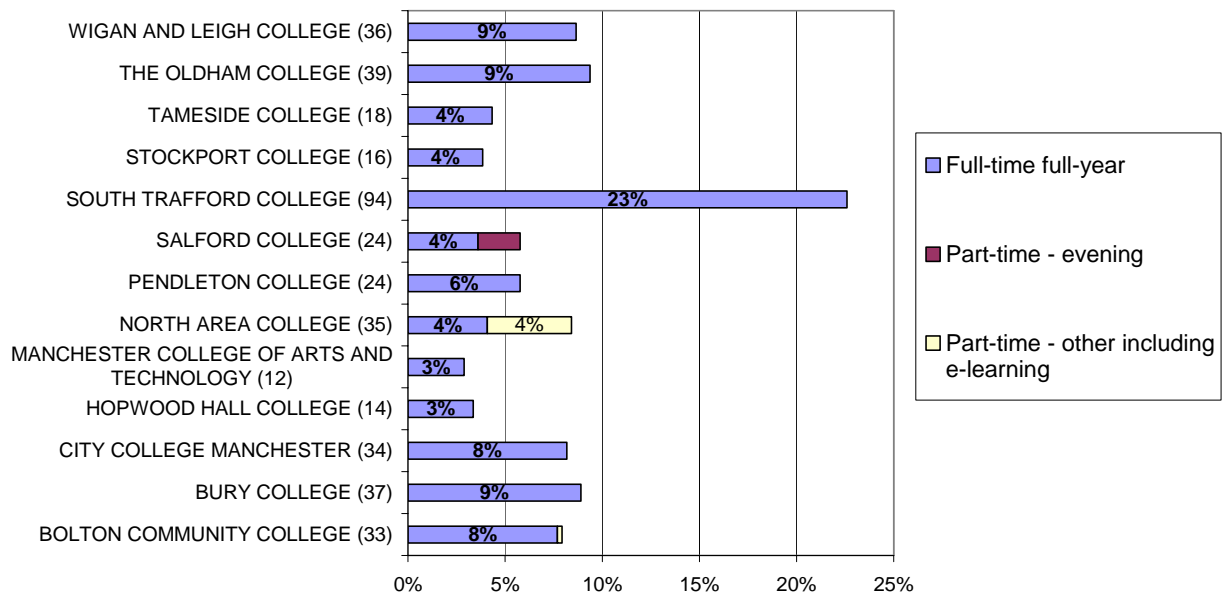

Figure 6 Diploma in Indian Head Massage provision by institution and mode of delivery

Figure 7 shows for provision in **NVQ in Beauty Therapy** that:

- It was delivered in 13 institutions, with a particular concentration in South Trafford College (94 learners)
- There were also concentrations of delivery at The Oldham College (39 learners), Bury College (37 learners), and Wigan and Leigh College (36 learners)
- It was almost exclusively delivered as full-time for a full year (93% or 388 learners). Of the remaining 28 learners, 19 studied this through other part-time (including e-learning) and 9 studied it as part-time evening.

Figure 7 NVQ in Beauty Therapy provision by institution and mode of delivery

2.4 Level 4+ Qualifications offered in Retail and commercial enterprise

Figure 8 provides a breakdown of the mode of study for Level 4 and above qualifications in Retail and commercial enterprise delivered in Greater Manchester in 2005/6. In contrast to Level 3 provision, the most common mode of delivery was part-time other including e-learning (87% or 53) followed by full-time for a full year (10% or 6) and full-time for part of a year (3% or 2).