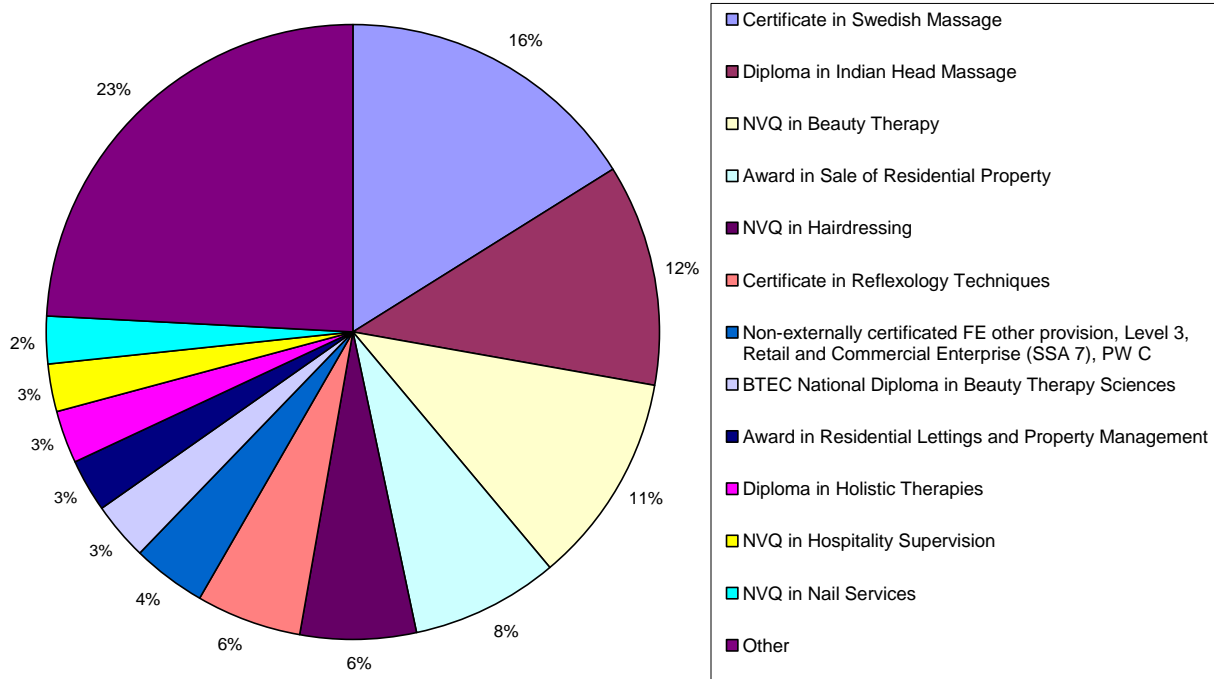

In addition, a significant proportion of delivery at Level 3 in this sector subject area (23% or 915 learners) was spread amongst 41 courses with fewer than 80 participants across Greater Manchester (shown as 'other' in Figure 4).

Figure 4 Key Level 3 qualifications as a proportion of total Retail and commercial enterprise Level 3 provision