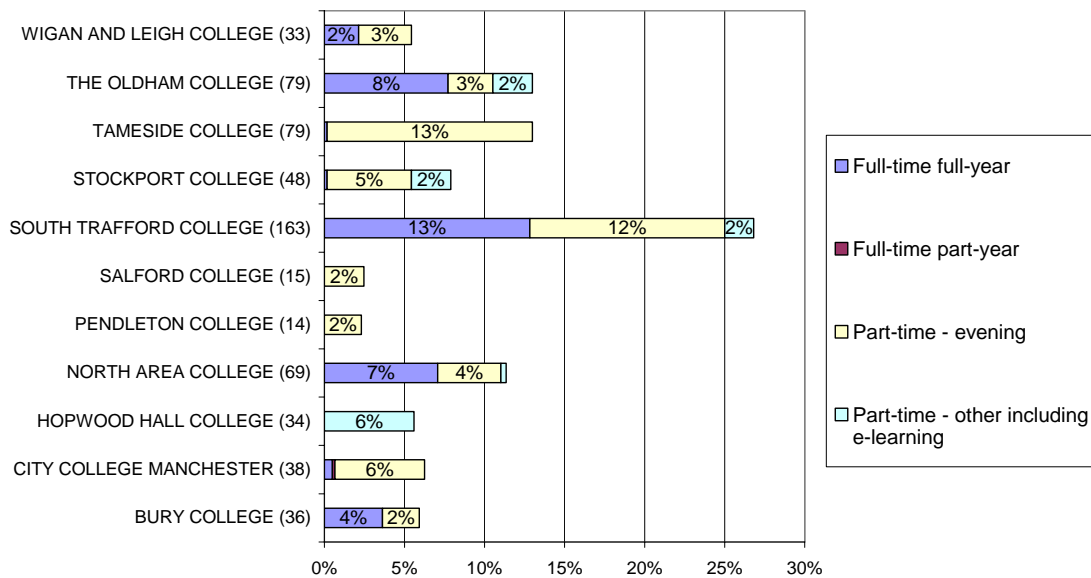

Certificate in Swedish Massage was the course with the highest level of provision in Retail and commercial enterprise at Level 3. Figure 5 shows that:

- It was delivered solely by 11 institutions
- Two-thirds of provision was in four colleges: South Trafford College (27% or 163 learners), Tameside College (13% or 79 learners), The Oldham College (13% or 79 learners) and North Area College (11% or 69 learners).
- It was primarily delivered as part-time evening – 53% (322 learners) studied this way. A third of learners (34% or 208) studied this course full-time for a full-year.

Figure 5 Certificate in Swedish Massage by institution and mode of delivery