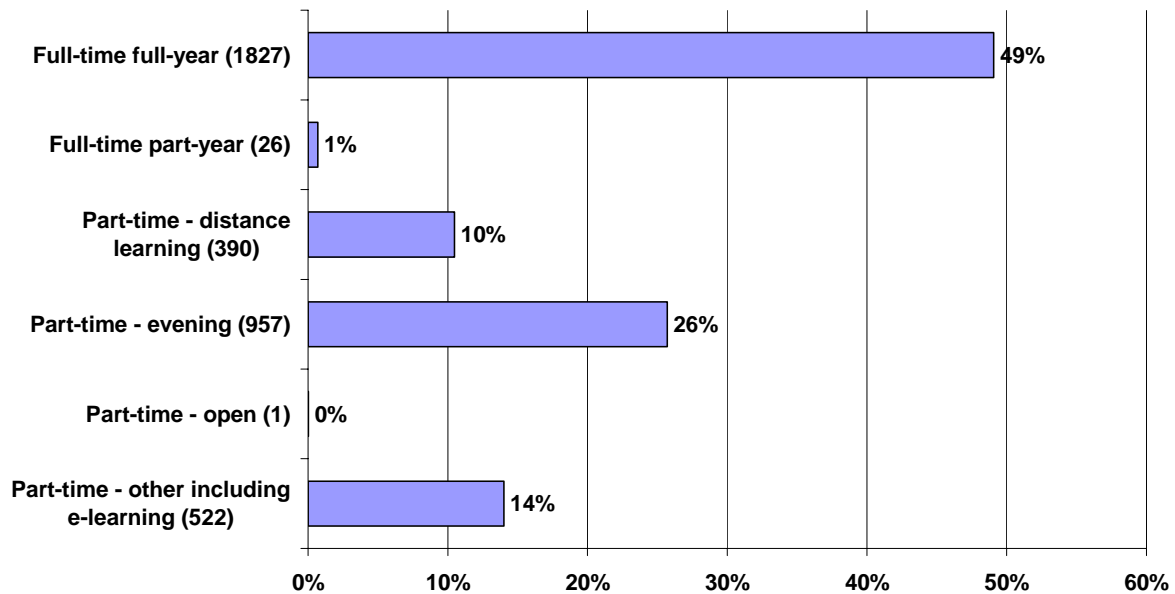

2.3 Level 3 Qualifications offered in Retail and Commercial enterprise

Figure 3 provides a breakdown of the mode of study for Level 3 qualifications in Retail and commercial enterprise delivered in Greater Manchester in 2005/6. The most common mode of delivery was full-time for a full year which accounted for 49% of all provision (1827 learners), followed by part-time evening (26% or 957 learners), other part-time (including e-learning) (14% or 522), and part-time distance learning (10% or 390).

Figure 3 Level 3 Retail and commercial enterprise provision by mode of study (number of courses shown in brackets)

A total of 53 different courses and qualifications were offered in Retail and commercial enterprise in 2005/6 at Level 3 (see Annex 3 for a full list). Figure 4 shows the qualifications with the largest provision at Level 3 in Greater Manchester. These were:

- Certificate in Swedish Massage (608 learners);
- Diploma in Indian Head Massage (447 learners);
- NVQ in Beauty Therapy (416 learners);
- Award in Sale of Residential Property (293 learners); and
- NVQ in Hairdressing (230 learners).