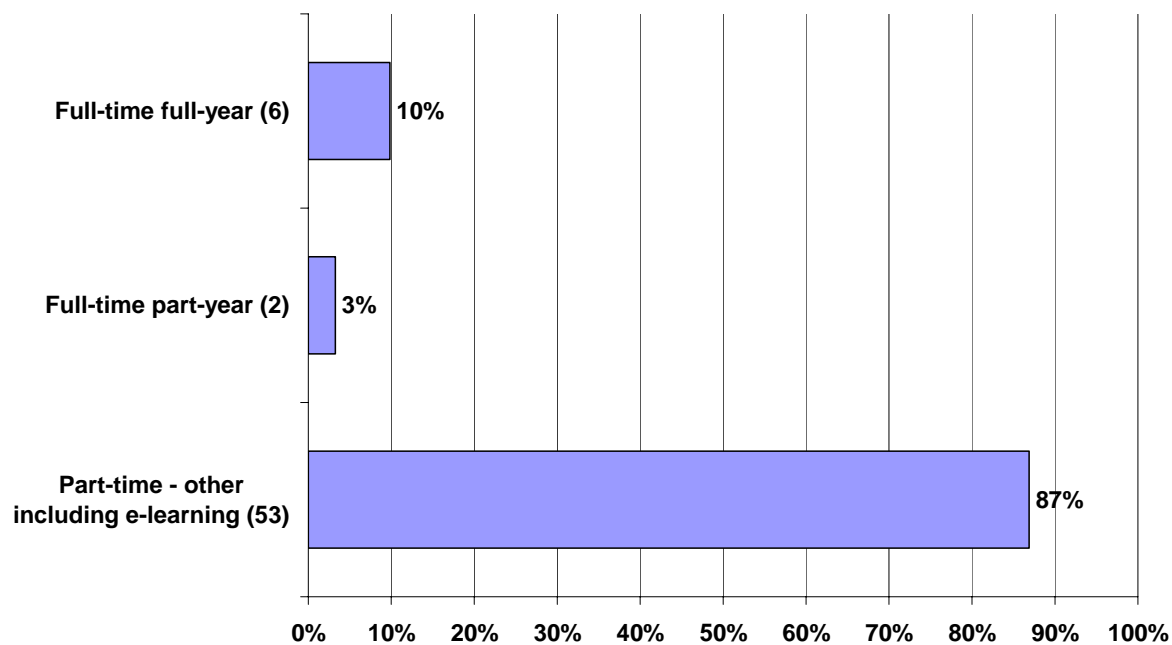

2.4 Level 4+ Qualifications offered in Retail and commercial enterprise

Figure 8 provides a breakdown of the mode of study for Level 4 and above qualifications in Retail and commercial enterprise delivered in Greater Manchester in 2005/6. In contrast to Level 3 provision, the most common mode of delivery was part-time other including e-learning (87% or 53) followed by full-time for a full year (10% or 6) and full-time for part of a year (3% or 2).

Figure 8 Level 4 Retail and commercial enterprise provision by mode of study (number of courses shown in brackets)