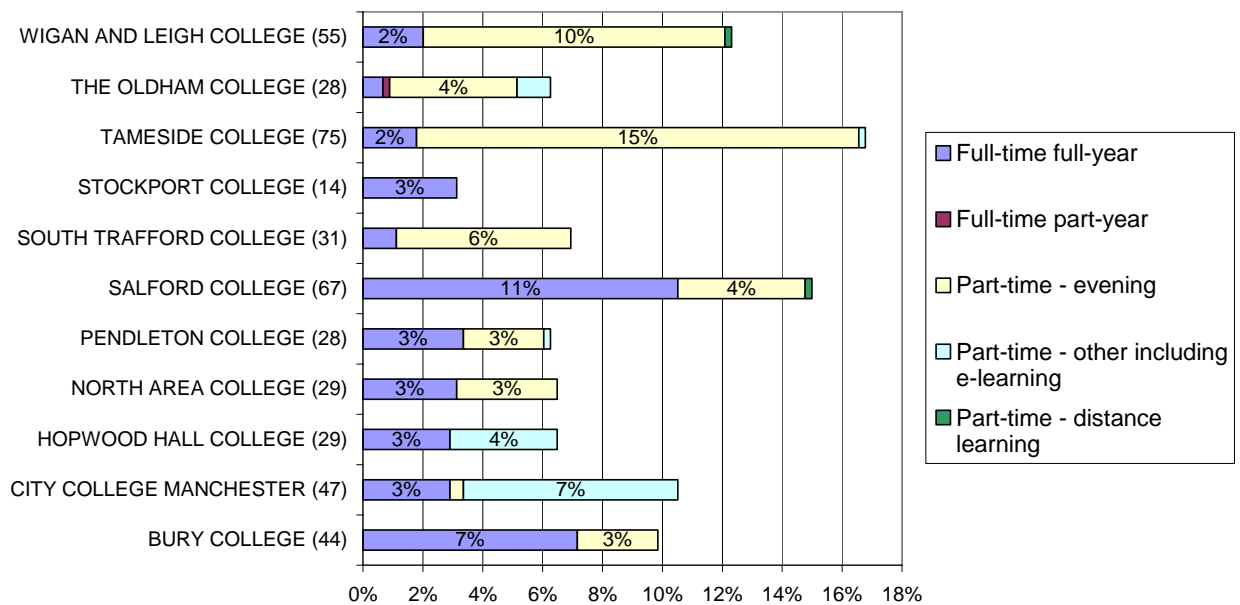

- It was delivered across 11 institutions:
- There were concentrations of delivery at Tameside College (75 learners), Salford College (67 learners) and Wigan and Leigh College (55 learners)
- This course was predominantly delivered part-time in the evening (48% or 216 learners) and as full-time for a full year (39% or 173 learners)

Figure 6 Diploma in Indian Head Massage provision by institution and mode of delivery

Figure 7 shows for provision in **NVQ in Beauty Therapy** that:

- It was delivered in 13 institutions, with a particular concentration in South Trafford College (94 learners)
- There were also concentrations of delivery at The Oldham College (39 learners), Bury College (37 learners), and Wigan and Leigh College (36 learners)
- It was almost exclusively delivered as full-time for a full year (93% or 388 learners). Of the remaining 28 learners, 19 studied this through other part-time (including e-learning) and 9 studied it as part-time evening.

Figure 7 NVQ in Beauty Therapy provision by institution and mode of delivery

2.4 Level 4+ Qualifications offered in Retail and commercial enterprise

Figure 8 provides a breakdown of the mode of study for Level 4 and above qualifications in Retail and commercial enterprise delivered in Greater Manchester in 2005/6. In contrast to Level 3 provision, the most common mode of delivery was part-time other including e-learning (87% or 53) followed by full-time for a full year (10% or 6) and full-time for part of a year (3% or 2).