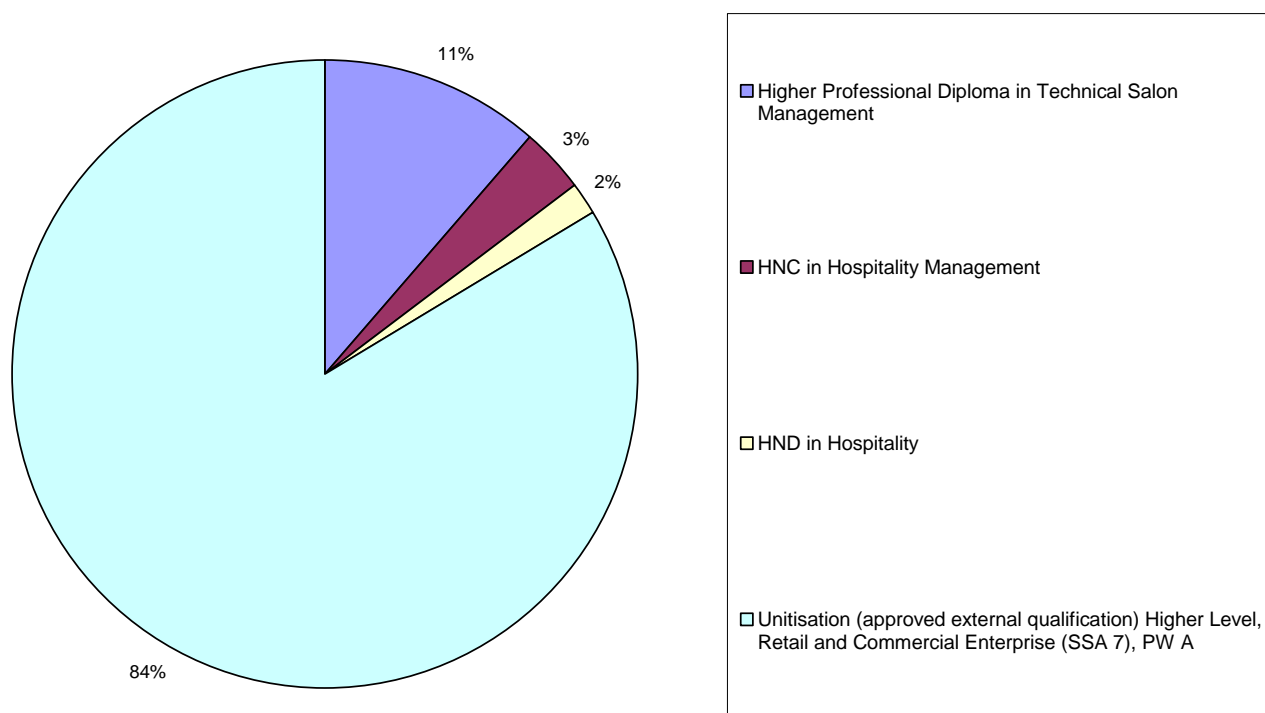

A total of 4 different courses and qualifications were offered in Retail and commercial enterprise in 2005/6 at Level 4+ (see Annex 3 for a full list). Figure 9 shows these courses at Level 4 and above in Greater Manchester. These were:

- Unitisation (approved external qualification) Higher Level, Retail and Commercial Enterprise (SSA 7), PW A (51 learners)
- Higher Professional Diploma in Technical Salon Management (7 learners)
- HNC in Hospitality Management (2 learner)
- HND in Hospitality (1 learner)

Figure 9 Key Level 4 qualifications as a proportion of total Retail and commercial enterprise Level 4 provision