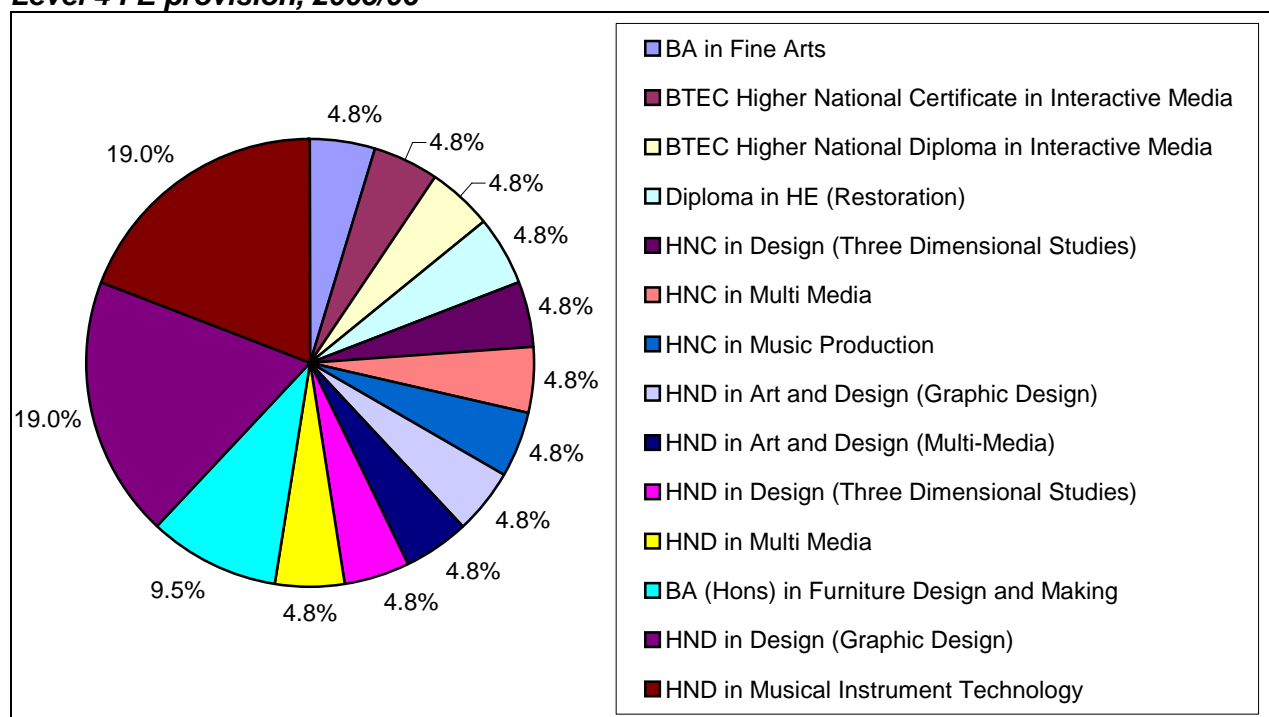

There has been a significant shift in provision between 2005/06 and 2006/07, both in the number and the provision of courses. In 2005/06, there were 14 courses or qualifications provided, whilst this dropped to 11 in 2006/07. In addition, the number of learners increased from 21 in 2005/06 to 23 in 2006/07.

The ranking of courses by provision altered significantly as well, with significantly greater numbers of individuals taking courses in 3D Design, up from 2 learners taking the HND or HNC in Design (Three Dimensional Studies) in 2005/06, to a total of 12 learners taking either the HNC or HND in 3D Design.

Figure 10: Key Level 4 qualifications as a proportion of total Arts, Media and Publishing Level 4 FE provision, 2005/06