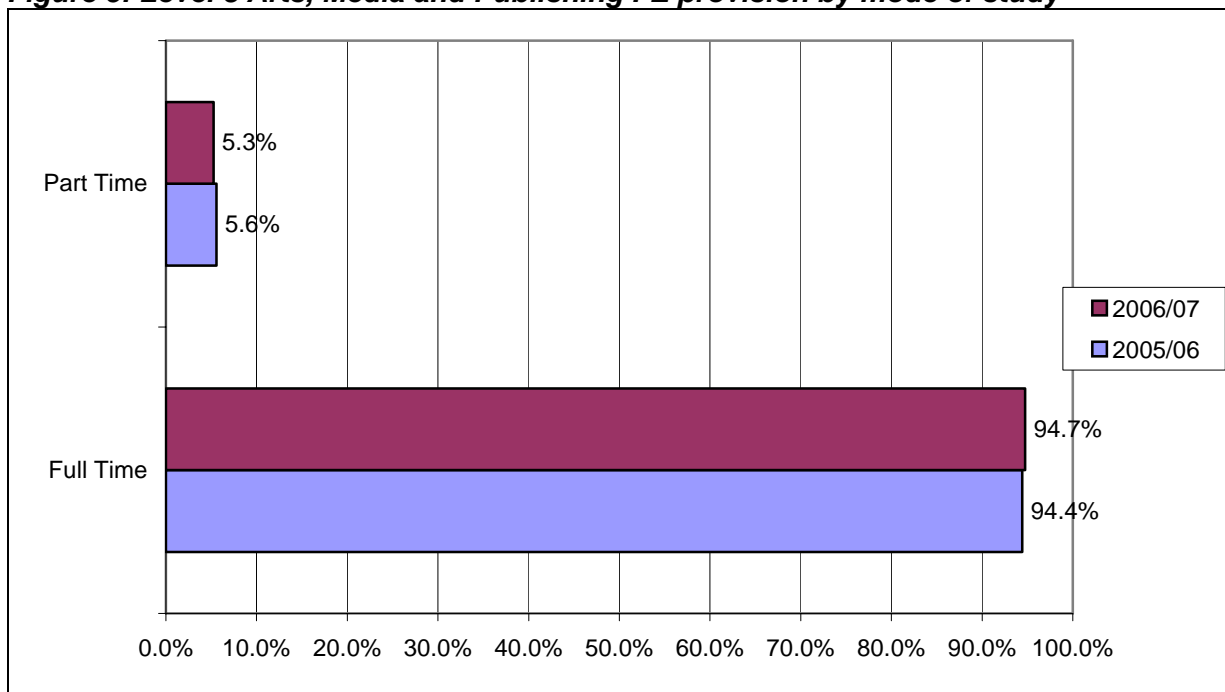

2.5 Level 3 FE Qualifications offered in Arts, Media and Publishing

Figure 5 provides a breakdown of the mode of study for Level 3 qualifications in Arts, Media and Publishing delivered in Greater Manchester in 2006/07. By far the most common mode of delivery was full-time which accounted for 94.7% of all provision (15,147 learners), up from 94.4% of all provision (15,160 learners) in 2005/06.

Figure 5: Level 3 Arts, Media and Publishing FE provision by mode of study

A total of 101 different courses and qualifications were offered in Arts, Media and Publishing in 2006/07 at Level 3 (see Annex 3 for a full list). Figure 6 shows the qualifications with the largest provision at Level 3 in Greater Manchester. The five largest were:

- GCE AS Level Media Studies (1,704 learners)
- GCE AS Level Art and Design (1,623 learners)
- GCE A2 Level Media Studies (1,010 learners)
- GCE A2 Level Art and Design (976 learners)
- GCE AS Level Film Studies (742 learners)