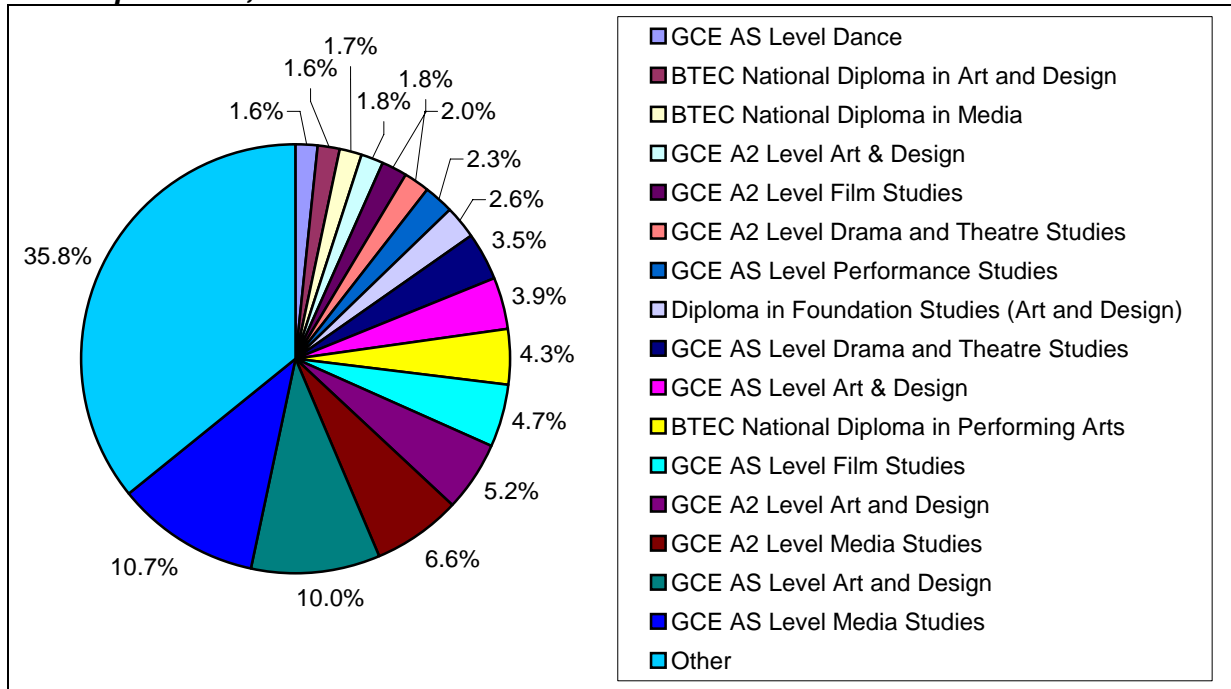

Figure 7: Key Level 3 qualifications as a proportion of total Arts, Media and Publishing Level 3 provision, 2005/06

GCE AS Level Media Studies was the course with the highest level of provision in Arts, Media and Publishing at Level 3. Analysis of figures in Annex 2 shows that:

- It was delivered across 20 institutions.
- There were concentrations of delivery at Xaverian College (204 learners, or 12.0%), Cheadle And Marple Sixth Form College (187 learners, or 11.0%) and Aquinas College (164 learners, or 9.6%).
- This course was almost universally delivered as full-time (1,699 learners, or 99.7%).

GCE AS Level Art and Design has the next highest level of delivery at Level 3 in this sector subject area. Analysis of figures in Annex 2 shows that:

- It was delivered by 16 institutions.
- Three providers had over 200 students on this course: Oldham Sixth Form College (232 learners, or 14.3%), Winstanley College (227 learners, or 14.0%), and Holy Cross College (225 learners, or 13.9%). These three colleges accounted for 42.1% of all provision.