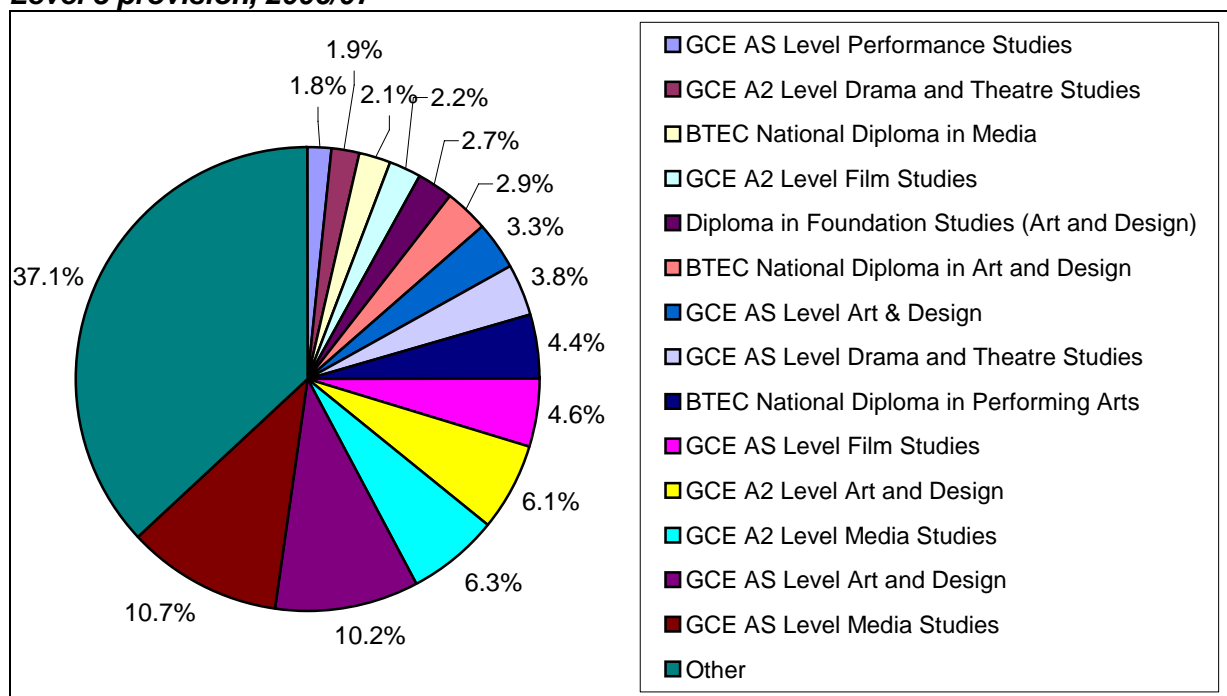

In addition, nearly two-fifths of delivery at Level 3 in this sector subject area (37.1% or 5,924 learners) was spread amongst 87 courses with fewer than 250 participants across Greater Manchester (shown as 'other' in Figure 6).

Figure 6: Key Level 3 qualifications as a proportion of total Arts, Media and Publishing Level 3 provision, 2006/07

Learner numbers for the main 5 courses in Arts, Media and Publishing have changed to varying degrees between 2005/06. Whilst the order of these courses has not changed, the number of learners has varied significantly between years. Between 2005/06 and 2006/07, the top 5 qualifications' proportion of total enrolments has increased from 37.1% to 37.9% (an increase of 92 enrolments), despite falling numbers of total enrolments.

The GCE A2 Level Art and Design experienced the greatest change in learner numbers of the top 5 qualifications, with an increase of +17.9% (+148 learners). The greatest decrease was in the GCE A2 Level Media Studies

Changes in the proportion and number of learners on the main courses are explored overleaf.