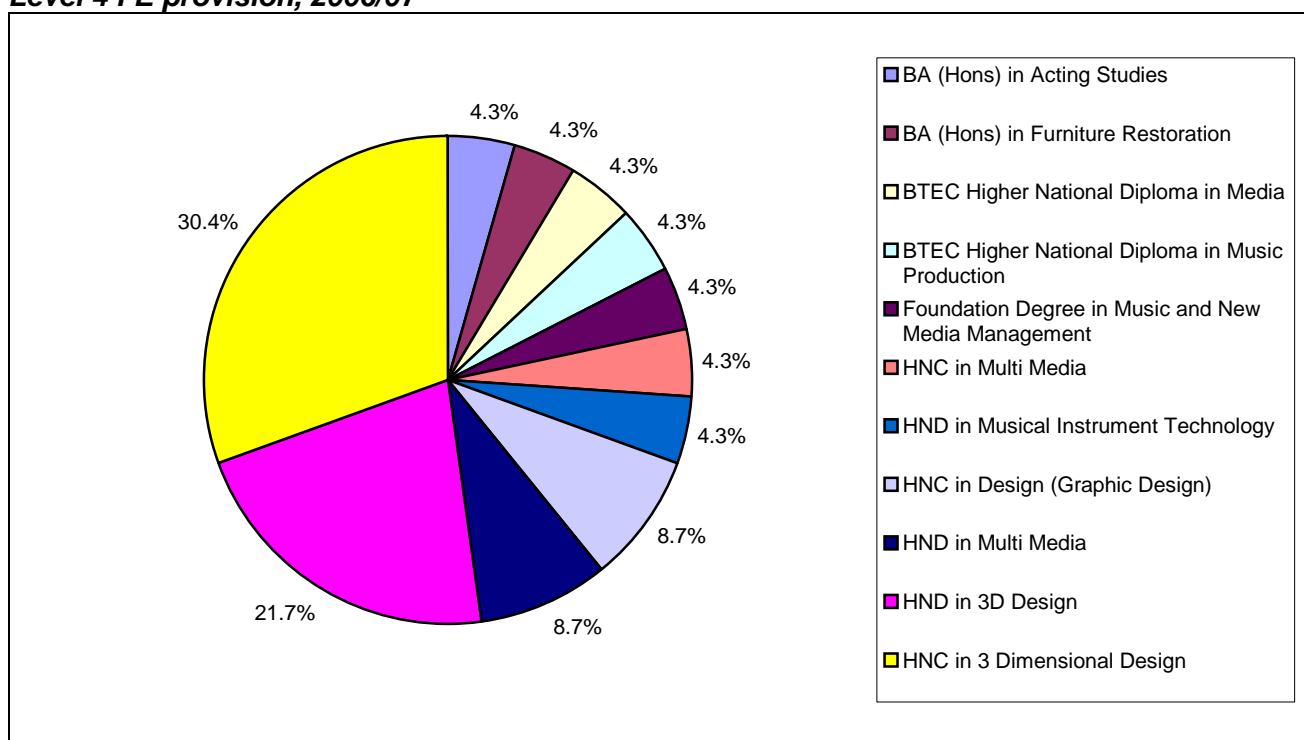

A total of 11 different courses and qualifications were offered in Arts, Media and Publishing in 2006/07 at Level 4+ (see Annex 3 for a full list). Figure 9 shows the courses at Level 4 and above in Greater Manchester. Those with the most provision were:

- HNC in 3 Dimensional Design (7 learners)
- HND in 3D Design (5 learners)
- HND in Multi Media (2 learners)
- HNC in Design (Graphic Design) (2 learners)

Figure 9: Key Level 4 qualifications as a proportion of total Arts, Media and Publishing Level 4 FE provision, 2006/07