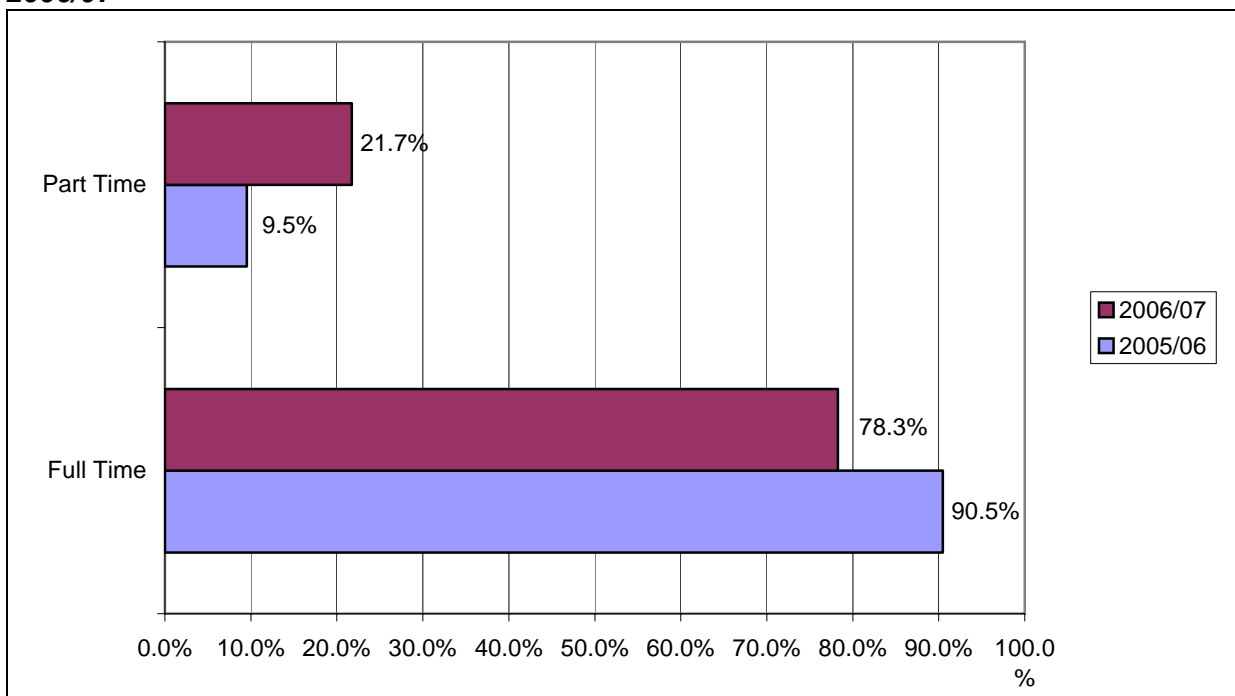

2.6 Level 4+ FE Qualifications offered in Arts, Media and Publishing

Figure 8 provides a breakdown of the mode of study for Level 4 and above qualifications in Arts, Media and Publishing delivered in Greater Manchester in 2006/07. In conjunction with Level 3 provision, the most common mode of delivery was full-time (18 learners, or 78.3%). The proportion of full-time courses has decreased from 90.5% in 2005/06, but the number of learners taking full-time level 4 and above courses has decreased by –1, from 19 in 2005/06.

Figure 8: Level 4 Arts, Media and Publishing provision by mode of study, 2005/06 and 2006/07