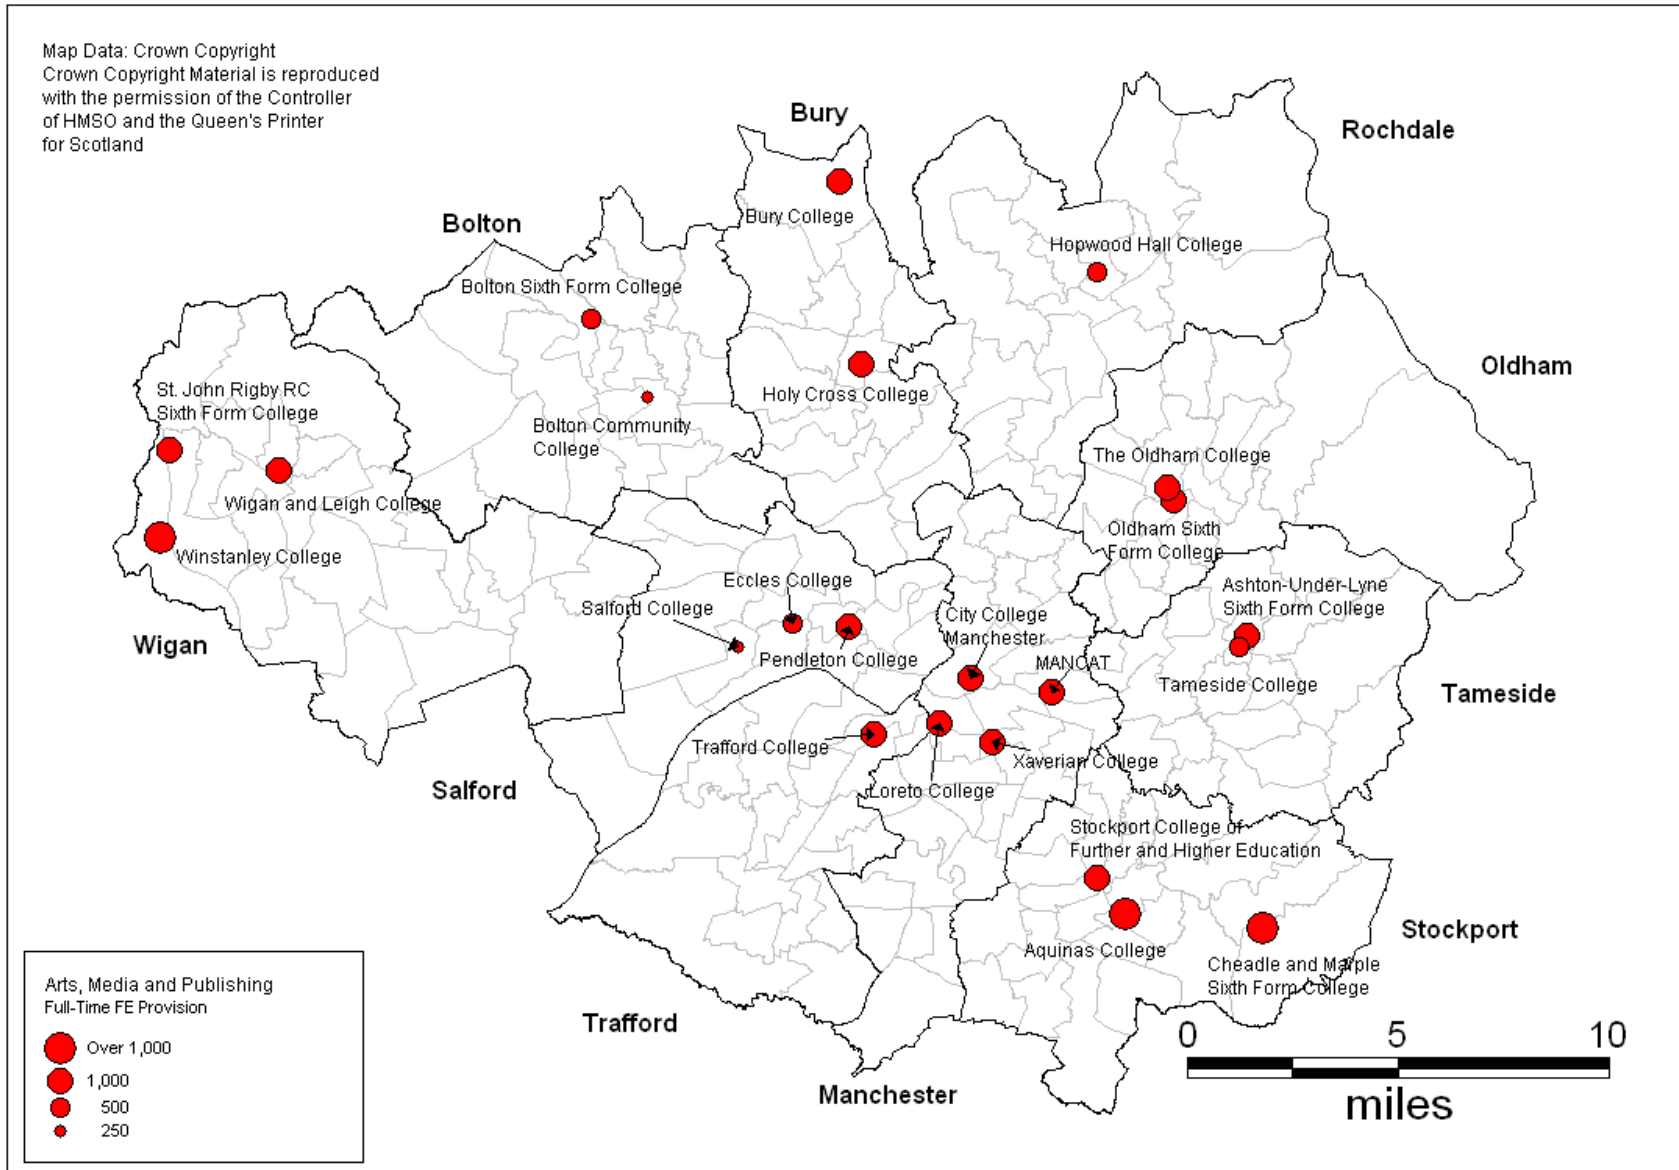

Map 1: Geographical distribution of full-time LSC FE provision in Arts, Media and Publishing by location of institution