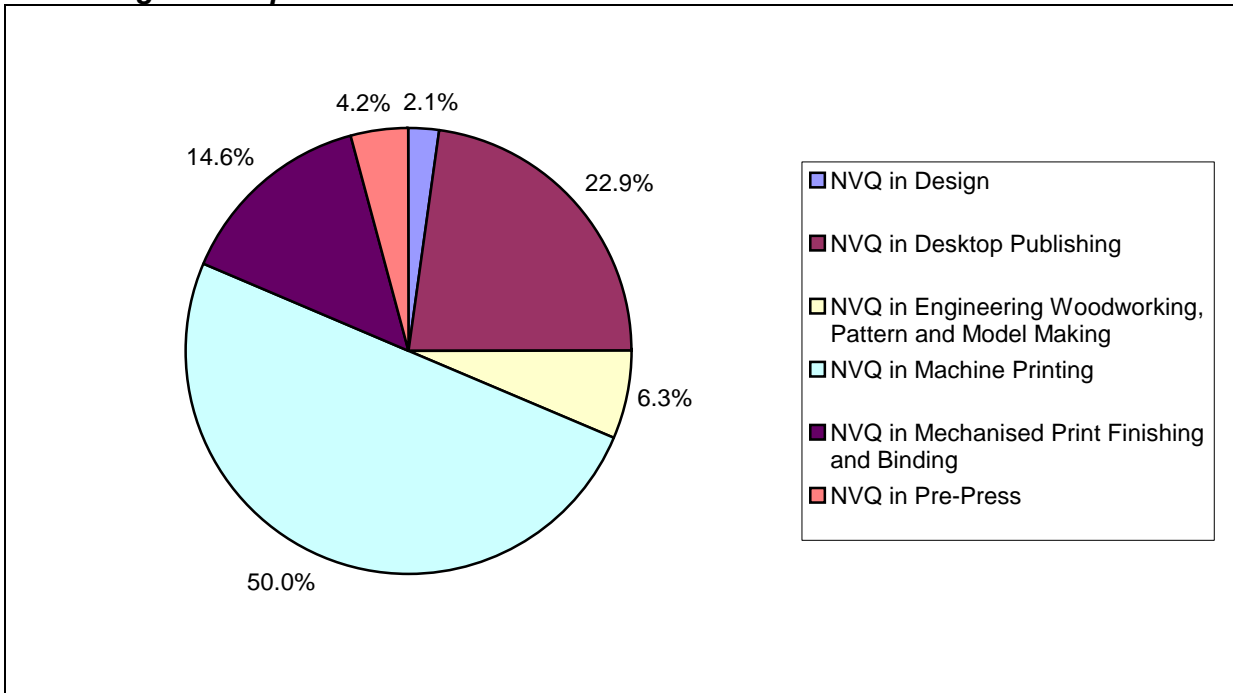

Figure 11 Key Level 3 qualifications as a proportion of total WBL Arts, Media and Publishing Level 3 provision

NVQ in Machine Printing was the course with the most WBL provision. Analysis of WBL data shows that it was provided by 2 institutions: City College Manchester (13 learners) and Economic Solutions Ltd (11 learners).

NVQ in Desktop Publishing was delivered by two institutions: City College Manchester (6 learners) and Economic Solutions Ltd (5 learners).

NVQ in Mechanised Printing and Binding was also delivered by City College Manchester (5 learners) and Economic Solutions Ltd (2 learners).