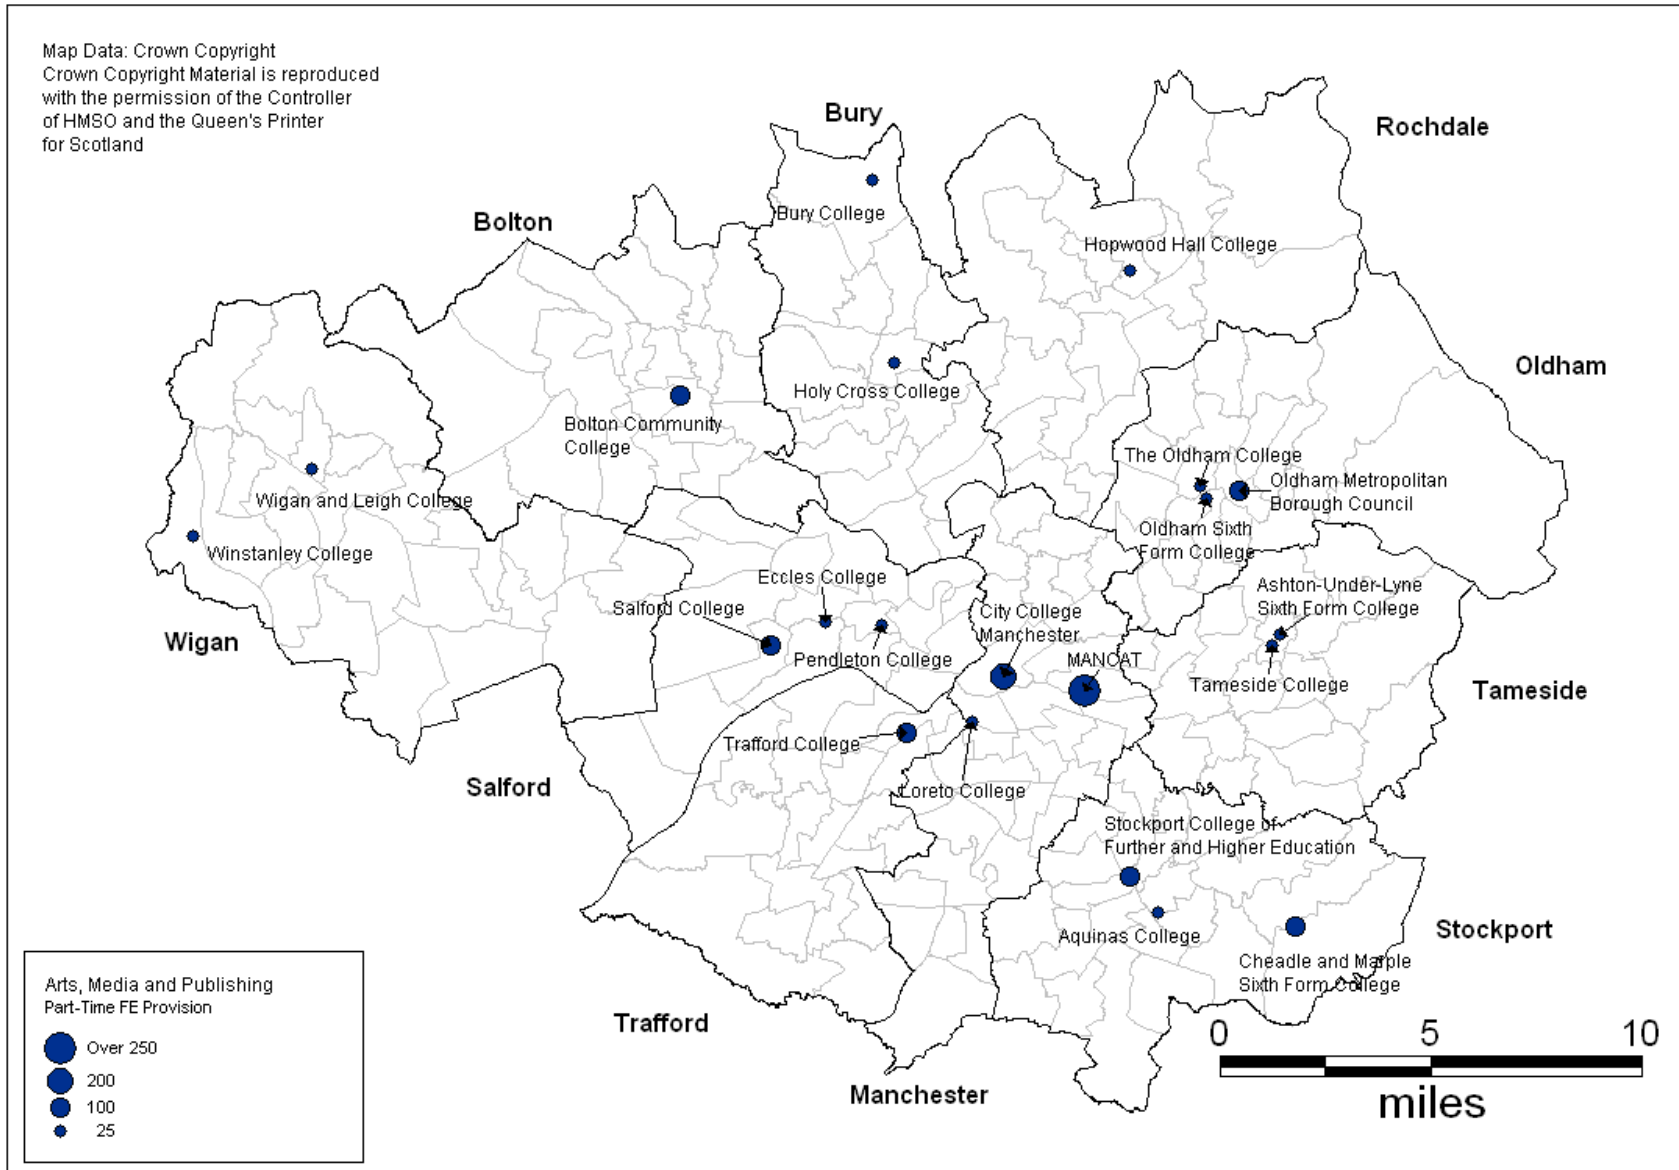

Map 2 Geographical distribution of part-time LSC FE provision in Arts, Media and Publishing by location of institution