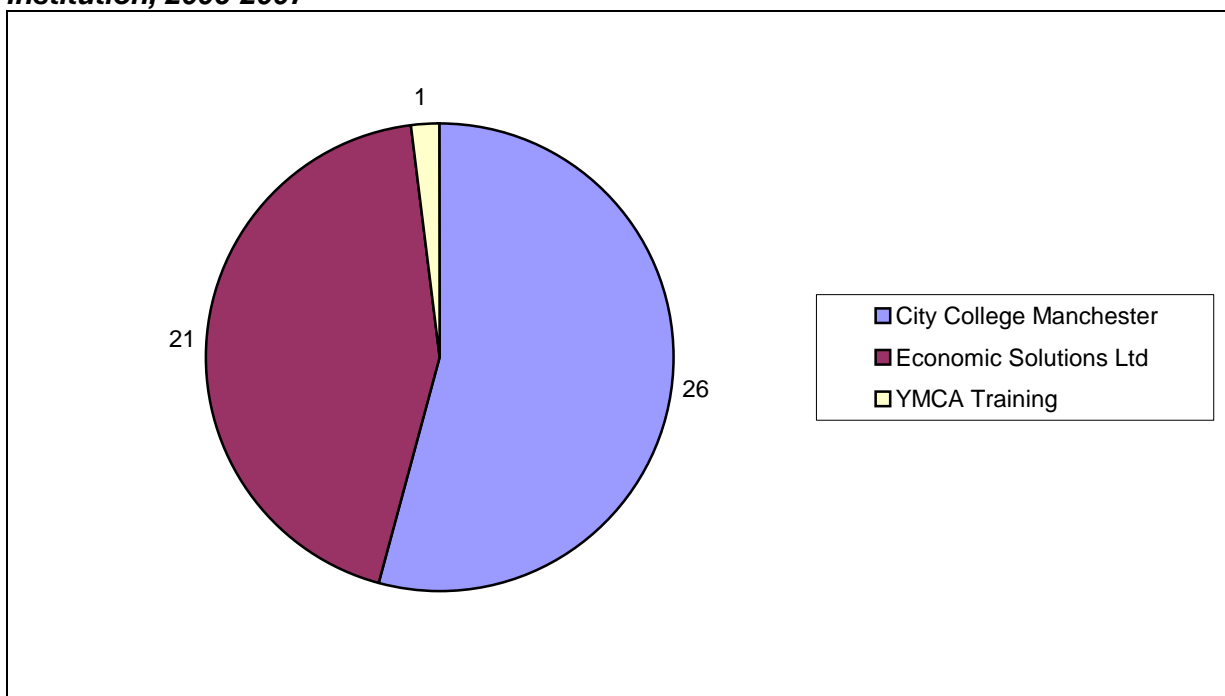

Figure 2 (overleaf) highlights the level of work-based learning (WBL) in Greater Manchester recorded on the LSC's ILR. WBL enrolments are all part-time and, in the Arts, Media and Publishing sector, are only Level 3 NVQ's. 48 learners were recorded as having taken WBL courses in Greater Manchester in 2006/07.

Non-college institutions provided the smallest proportion of the WBL courses recorded on the ILR, accounting for 22 of the 48 enrolments. These providers may not constitute all the data available, as some providers train individuals without reporting returns to the local LSC. For example, national providers may train individuals within GM but provide no returns to the GM LSC, instead providing data for the location of their head office, which may be elsewhere.

City College Manchester had by far the greatest provision of WBL qualifications, with 26 enrolments (54.2% of all WBL enrolments). Economic Solutions Ltd, with 21 enrolments (43.8%), also constituted a significant proportion of WBL enrolments, whilst YMCA Training provided 1 WBL enrolment.

WBL data was unavailable in the 2005/06 year. This meant that WBL data is incomparable over time, as opposed to the total FE data which was supplied last year. Any comparisons over time will feature only the FE data.

Figure 2: Greater Manchester WBL provision in Arts, Media and Publishing by Institution, 2006-2007