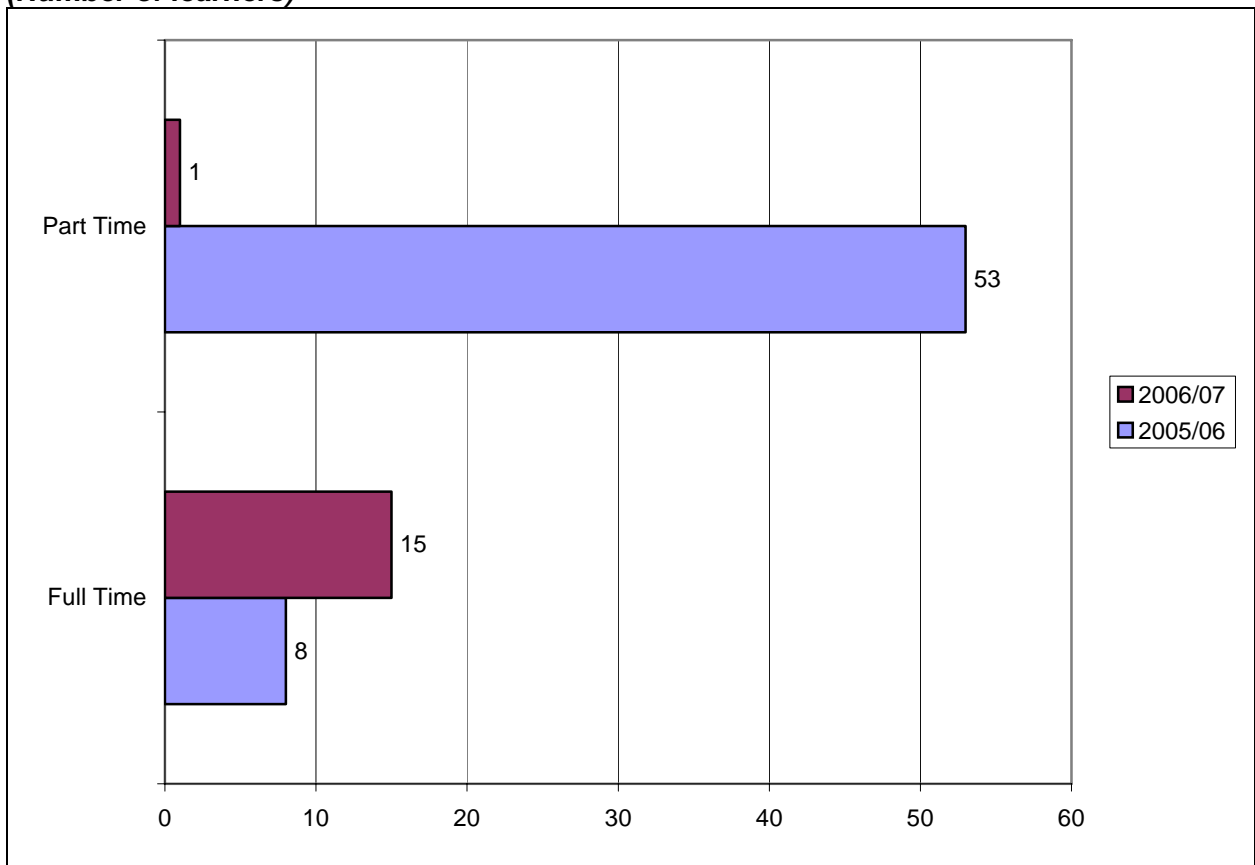

2.6 Level 4+ FE Qualifications offered in Retail and Commercial Enterprise

Figure 11 (below) provides a breakdown of the mode of study for Level 4 and above FE qualifications in Retail and Commercial Enterprise delivered in Greater Manchester in 2006/07. In conjunction with Level 3 provision, the most common mode of delivery was full-time (15 learners).

However, between 2005/06 and 2006/07 there has been a significant shift in the mode of delivery and in learner numbers. In 2005/06 part-time courses made up the vast majority (53 learners) of level 4 and above FE provision in the Retail and Commercial Enterprise sector.

Figure 11 Level 4 Retail and Commercial Enterprise FE provision by mode of study (Number of learners)