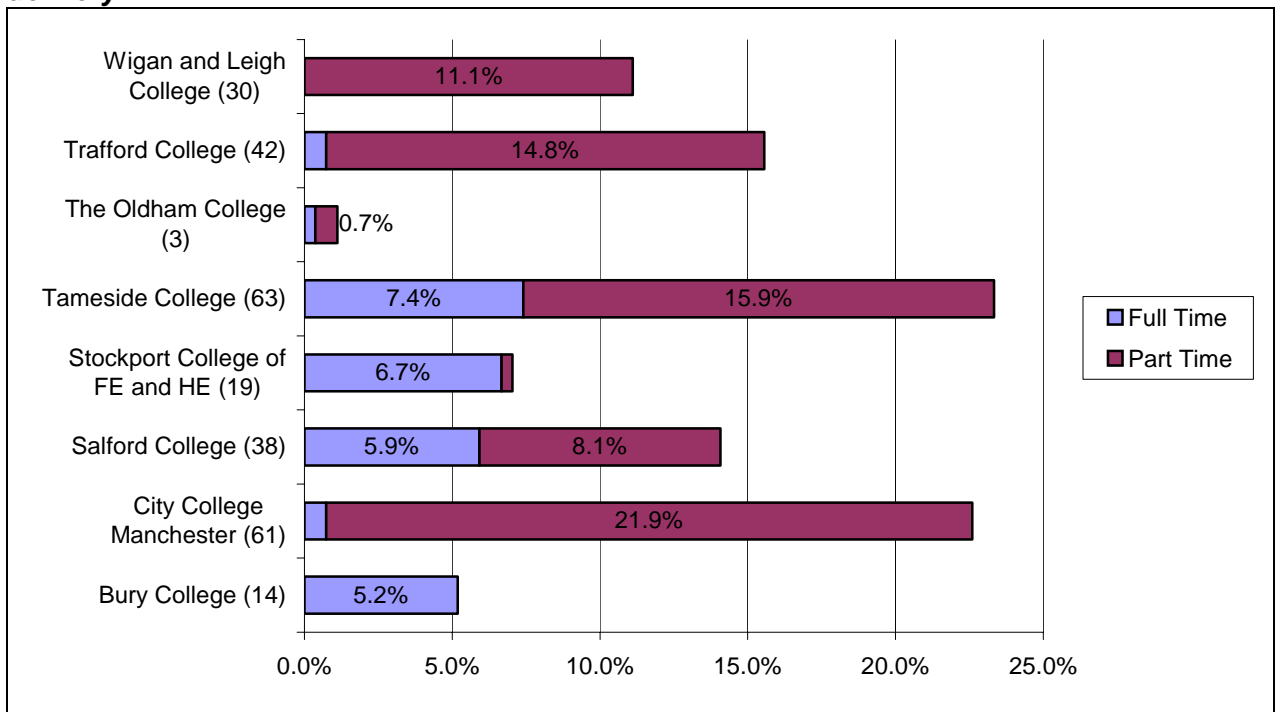

Diploma in Indian Head Massage has the next highest level of delivery at Level 3 in this sector subject area. Figure 6 shows that:

- It was delivered across 8 institutions.
- There were concentrations of delivery at Tameside College (63 learners, or 23.3%), City College Manchester (61 learners, or 22.6%) and Trafford College (42 learners, or 15.6%).
- This course was predominantly delivered part-time (197 learners, or 73.0%).

Figure 10 Diploma in Indian Head Massage provision by institution and mode of delivery

In addition, the Diploma in Indian Head Massage experienced a decrease in learner numbers (as discussed above) of -177 (-39.6%) between 2005/06 and 2006/07.