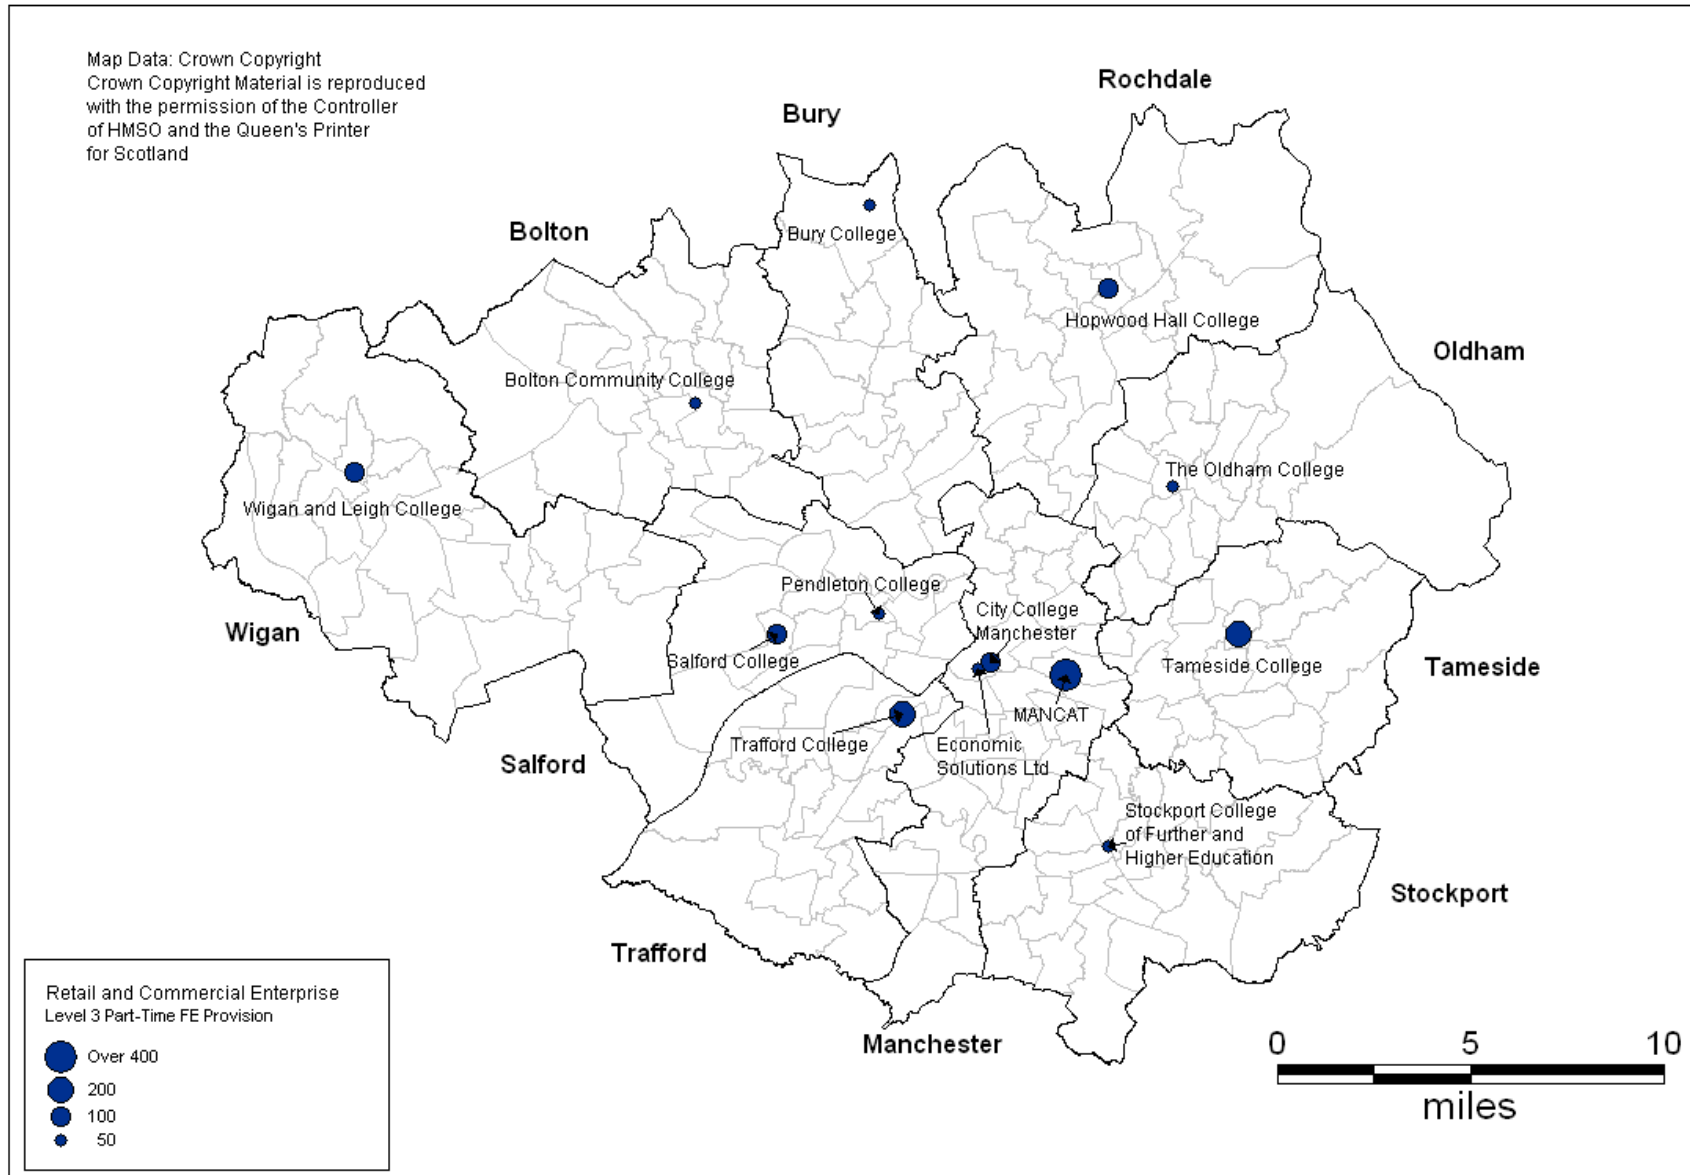

Map 2: Geographical distribution of part-time Level 3 LSC provision in Retail and Commercial Enterprise by location of institution