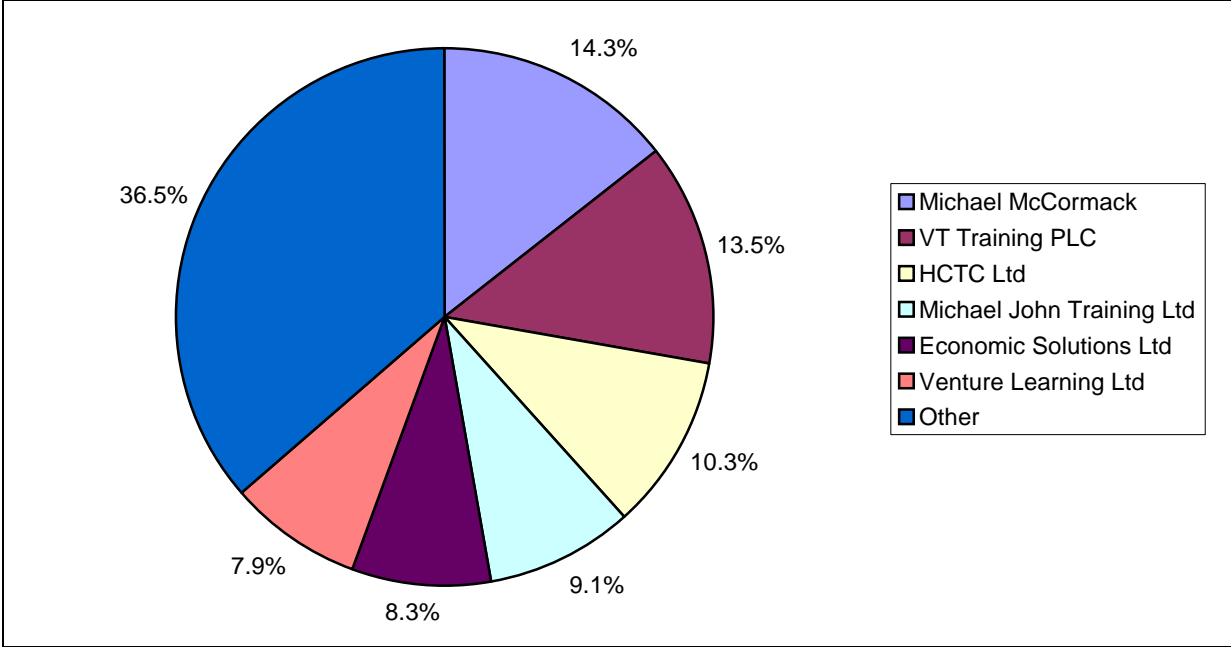

Figure 2 Greater Manchester institutions with WBL provision in Health, Public Services and Care, 2006-2007

2.3 Geographical distribution of Retail and Commercial Enterprise FE provision

Figure 3 (below) shows learner numbers by institution, the level of qualification undertaken and the mode of study.

- There were a total of 3,093 courses delivered at Level 3 and above in Greater Manchester in 2006/07, of which almost all (3,077 learners, or 99.5%) was at Level 3.
- The largest providers in terms of number of learners was Trafford College (736 learners, or 23.8%), followed by MANCAT (529 learners, or 17.1%) and Tameside College (355 learners, or 11.5%). However, nine other colleges had provision of over 100 students in this sector subject area. The mode of provision was split roughly in half between full-time and part-time, but with slightly more learners enrolling in full-time courses. There were 1,747 full-time courses (56.5%) delivered at Level 3 and above compared to 1,346 part-time courses (43.5%).
- The overwhelming majority (83% or 51 learners) of the small amount of provision at Level 4, 5 or higher was delivered by Stockport College.

Figure 3: Retail and Commercial Enterprise FE learner numbers by institution and level of qualification, 2006-2007

Name of Provider	Level of Qualification								
	Level 3			Level 4, 5 or higher			Total		
	FT	PT	Total	FT	PT	Total	FT	PT	Total
Aquinas College	19	.	19	.	.	.	19	.	19
Bolton Community College	69	38	107	15	1	16	84	39	123
Bury College	113	5	118	.	.	.	113	5	118
City College Manchester	147	93	240	.	.	.	147	93	240
Economic Solutions Ltd	.	17	17	.	.	.	.	17	17
Hopwood Hall College	82	68	150	.	.	.	82	68	150
MANCAT	69	460	529	.	.	.	69	460	529
Pendleton College	129	33	162	.	.	.	129	33	162
Salford College	75	53	128	.	.	.	75	53	128
Stockport College of Further and Higher Education	164	9	173	.	.	.	164	9	173
Tameside College	192	163	355	.	.	.	192	163	355
The Oldham College	148	26	174	.	.	.	148	26	174
Trafford College	416	320	736	.	.	.	416	320	736
Wigan and Leigh College	109	60	169	.	.	.	109	60	169
Total Colleges	1,732	1,328	3,060	15	1	16	1,747	1,329	3,076
Total Other Providers	.	17	17	.	.	.	.	17	17
Total	1,732	1,345	3,077	15	1	16	1,747	1,346	3,093