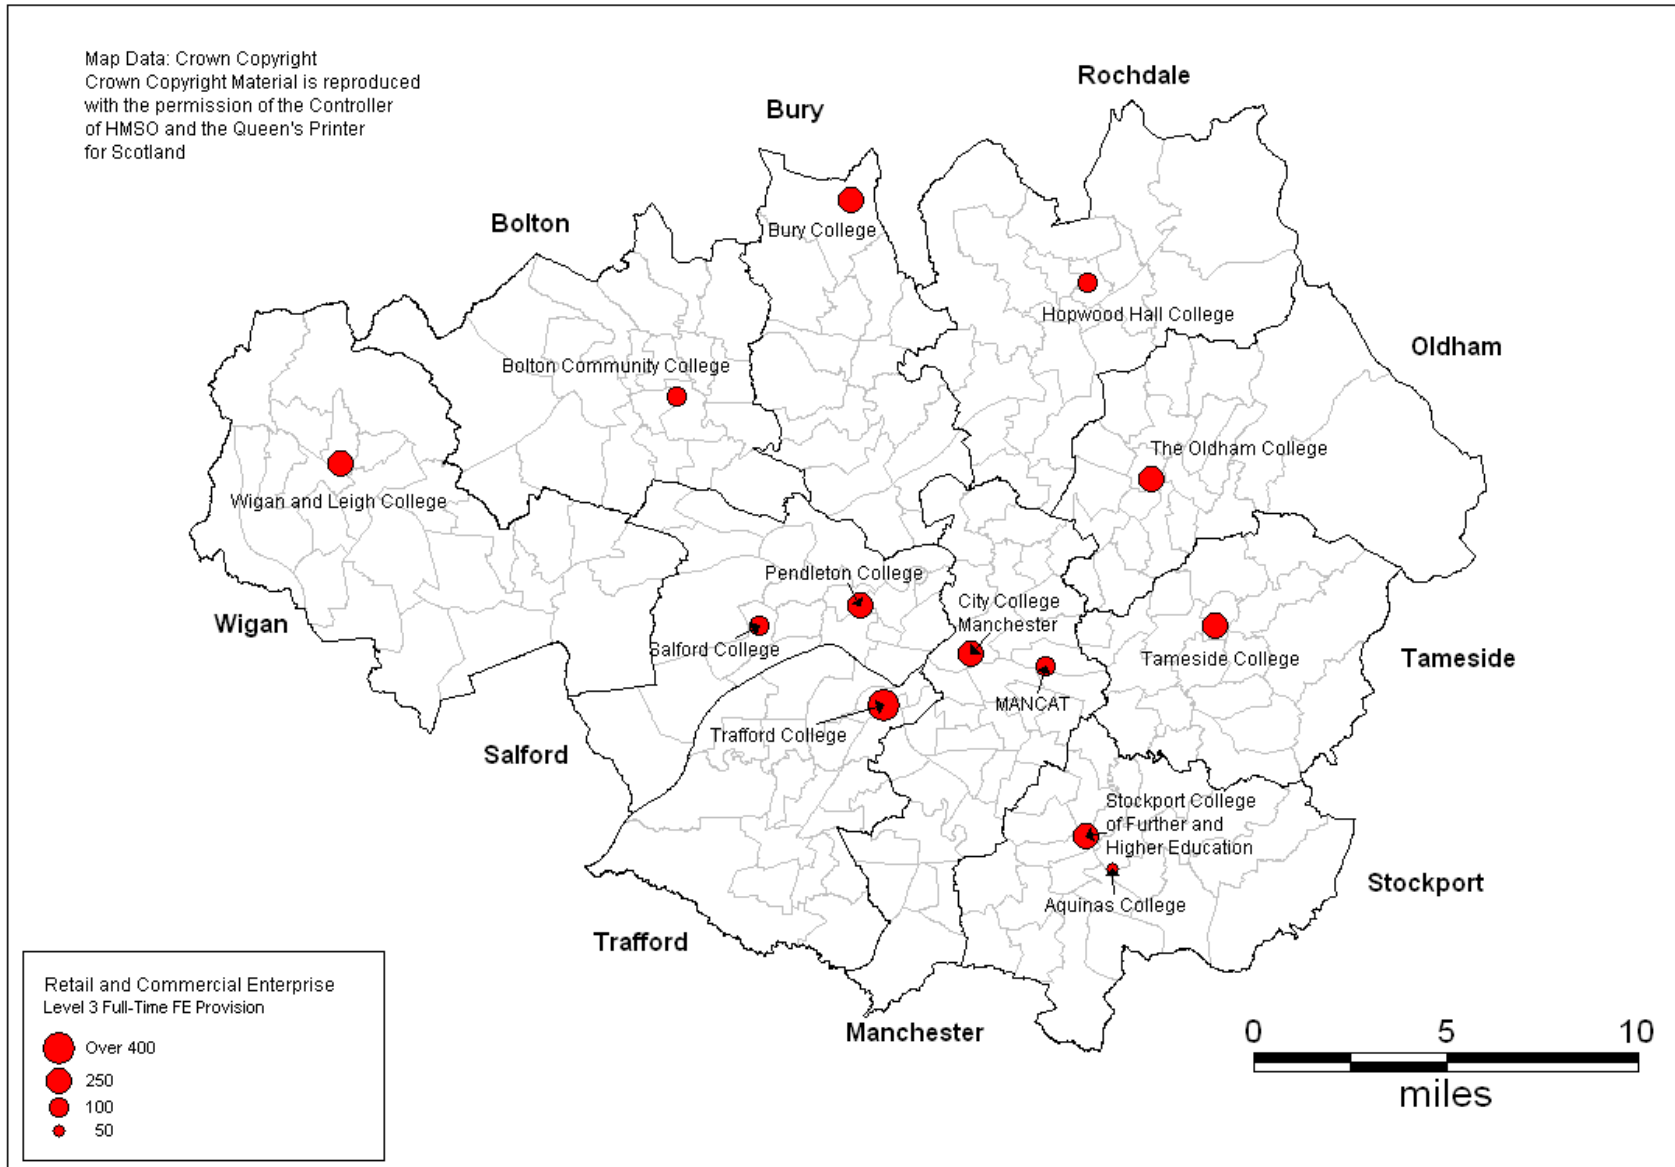

Map 1: Geographical distribution of full-time Level 3 LSC provision in Retail and Commercial Enterprise by location of institution