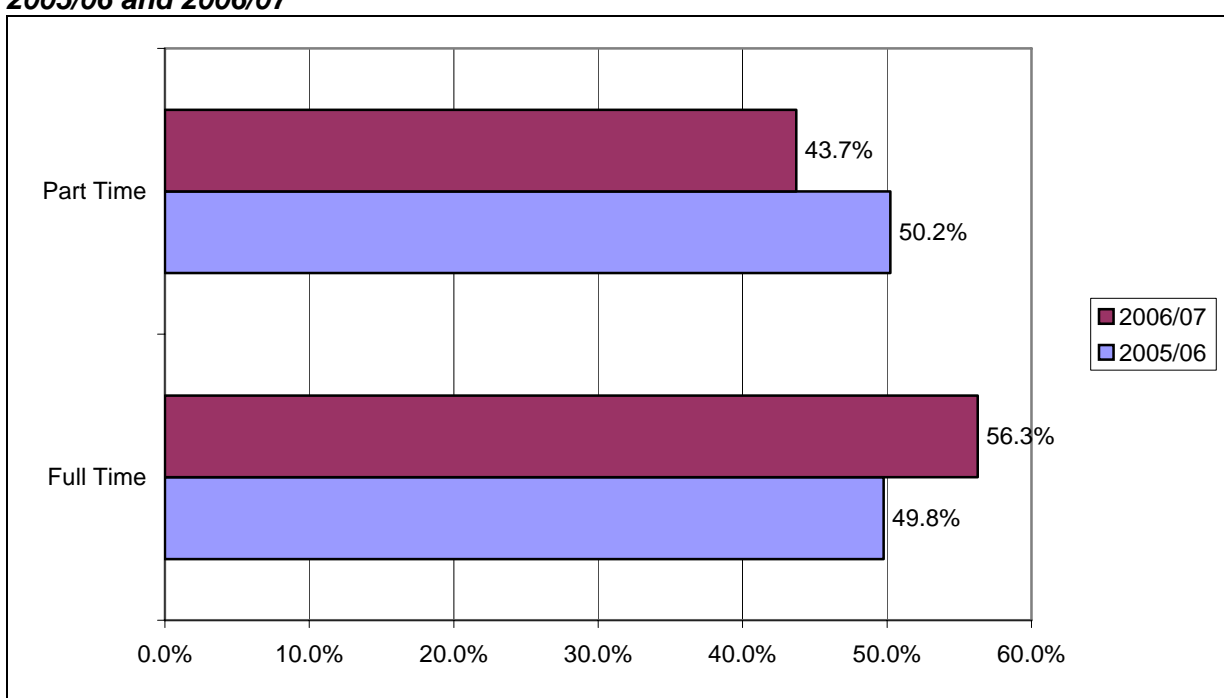

2.5 Level 3 FE Qualifications offered in Retail and Commercial Enterprise

Figure 5 provides a breakdown of the mode of study for Level 3 qualifications in Retail and Commercial Enterprise delivered in Greater Manchester in 2006/07. The most common mode of delivery in 2006/07 was full-time, which accounted for 56.3% of all Level 3 provision (1,732 learners). By comparison, in 2005/06 the most common mode of delivery was part-time, which accounted for 50.2% of all Level 3 provision. The percentage point difference between part-time and full-time provision has increased significantly, from 0.4 percentage point difference in 2005/06 to a 12.6 percentage point difference in 2006/07.

Figure 5 Level 3 Retail and Commercial Enterprise FE provision by mode of study, 2005/06 and 2006/07

A total of 45 different courses and qualifications were offered in Retail and Commercial Enterprise in 2006/07 at Level 3 (see Annex 3 for a full list). Figure 6 shows the qualifications with the largest provision at Level 3 in Greater Manchester, these were:

- Certificate in Swedish Massage (498 learners);
- NVQ in Beauty Therapy (427 learners);
- Diploma in Indian Head Massage (270 learners);
- Award in Sale of Residential Property (262 learners); and
- NVQ in Hairdressing (252 learners).