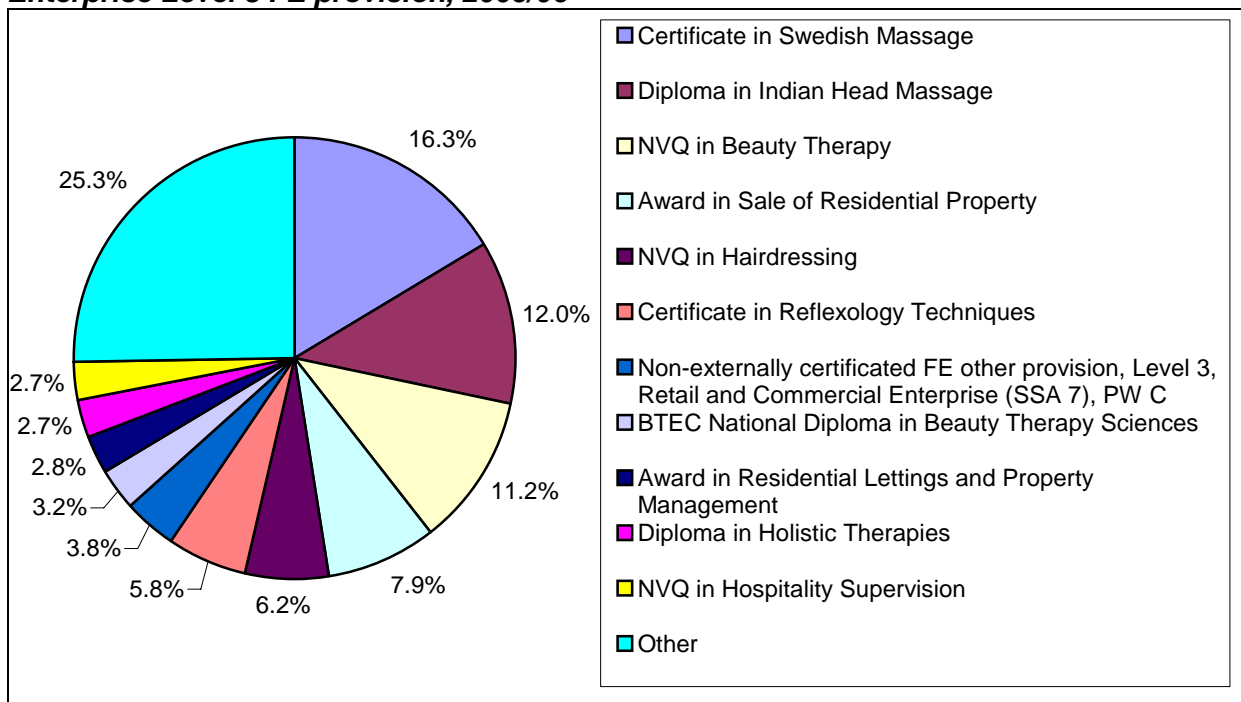

As can be seen from figure 7 (below) the number of courses with more than 100 learners has dropped since 2005/06 from 11 to 8 in 2006/07. At the same time the number of courses offered in the Retail and Commercial Enterprise sector also fell from 49 in 2005/06 to 45 in 2006/07.

Figure 7 Key Level 3 FE qualifications as a proportion of total Retail and Commercial Enterprise Level 3 FE provision, 2005/06