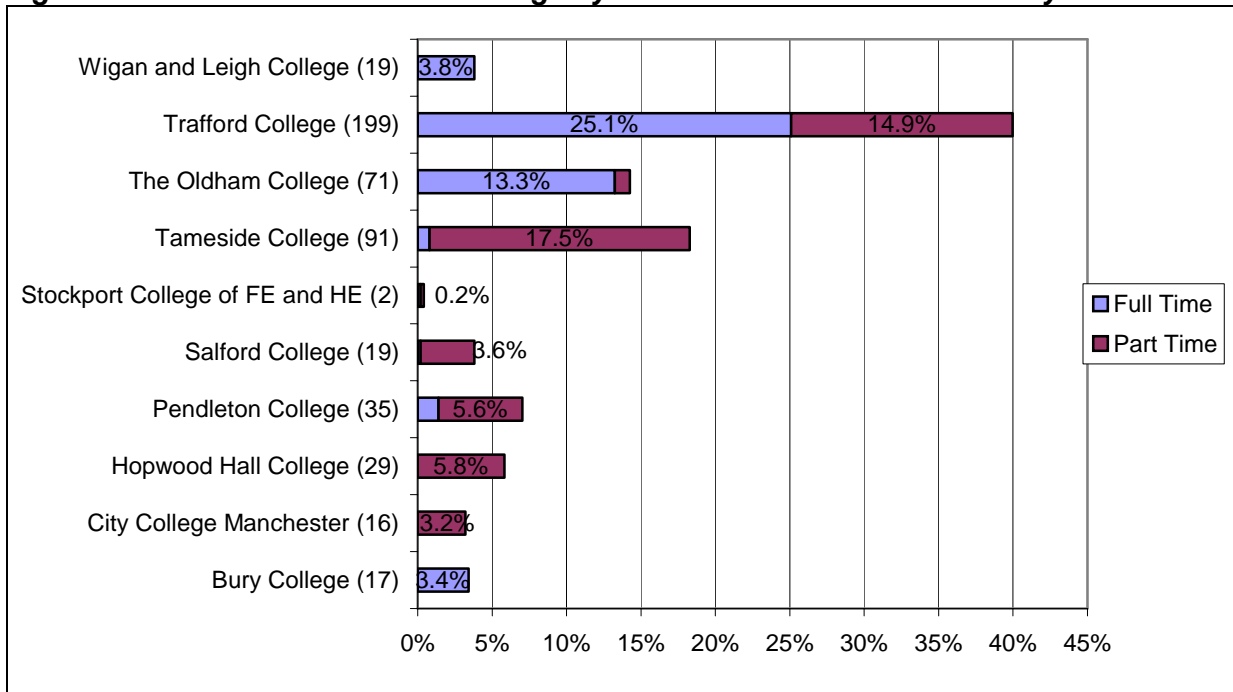

Certificate in Swedish Massage was the course with the highest level of provision in Retail and Commercial Enterprise at Level 3. Figure 8 shows that:

- It was delivered by 10 institutions
- Nearly three-quarters of provision (72.5%) was in three colleges: Trafford College (199 learners, or 40.0%), Tameside College (91 learners, or 18.3%) and The Oldham College (71 learners, or 14.3%).
- It was primarily delivered on a part-time basis – 51.8% (258 learners) studied this way.

Figure 8 Certificate in Swedish Massage by institution and mode of delivery

In addition, the Certificate in Swedish Massage experienced a decrease (as discussed previously) of –110 learners between 2005/06 and 2006/07, a change of –22.1%.