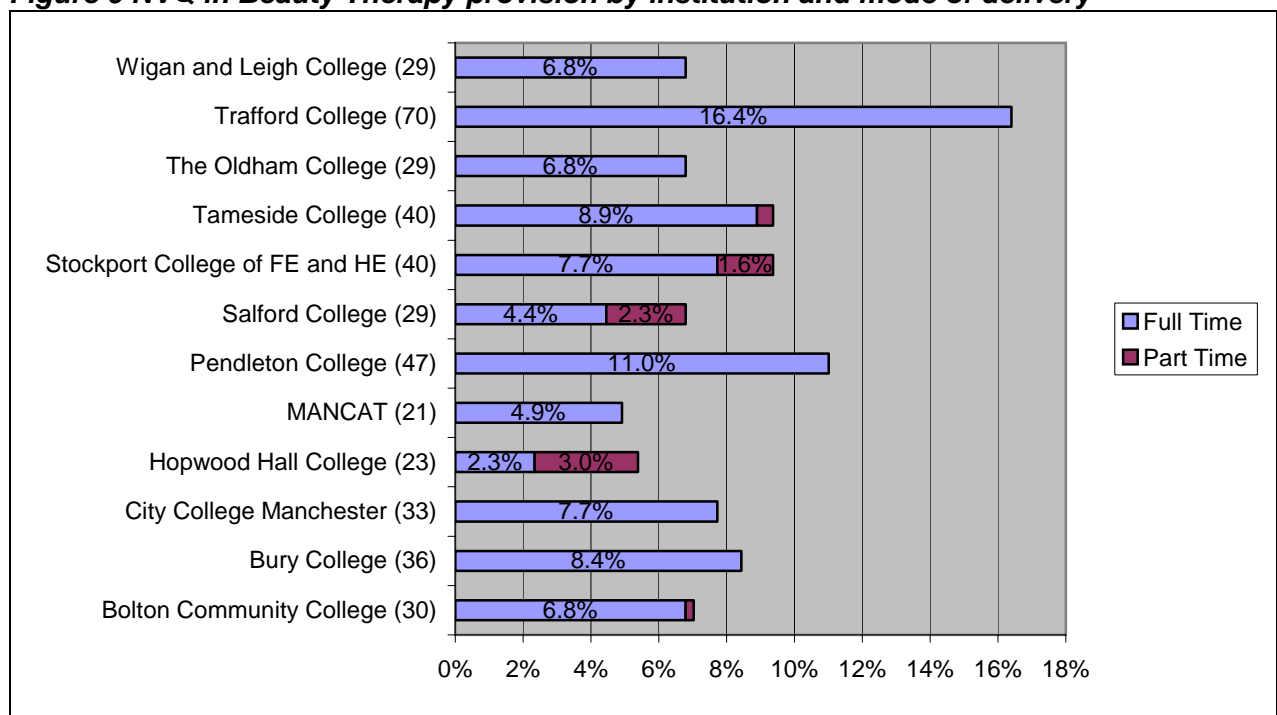

**Figure 8 Certificate in Swedish Massage by institution and mode of delivery**

In addition, the Certificate in Swedish Massage experienced a decrease (as discussed previously) of –110 learners between 2005/06 and 2006/07, a change of –22.1%.

Figure 7 shows, for provision in **NVQ in Beauty Therapy**, that:

- It was delivered in 12 institutions, with a particular concentration in Trafford College (70 learners, or 16.4%).
- There were also concentrations of delivery at Pendleton College (47 learners, or 11.0%), Stockport College of Further and Higher Education and Tameside College (both with 40 learners, or 9.4%).
- It was almost exclusively delivered as a full-time course, with 394 learners (92.3%) enrolling in this mode of study.

**Figure 9 NVQ in Beauty Therapy provision by institution and mode of delivery**

In addition, the NVQ in Beauty Therapy experienced an increase (as discussed previously) of 11 learners between 2005/06 and 2006/07. This made it the second most popular course in the Retail and Commercial Enterprise sector in 2006/07, up from the third most popular in 2005/06.