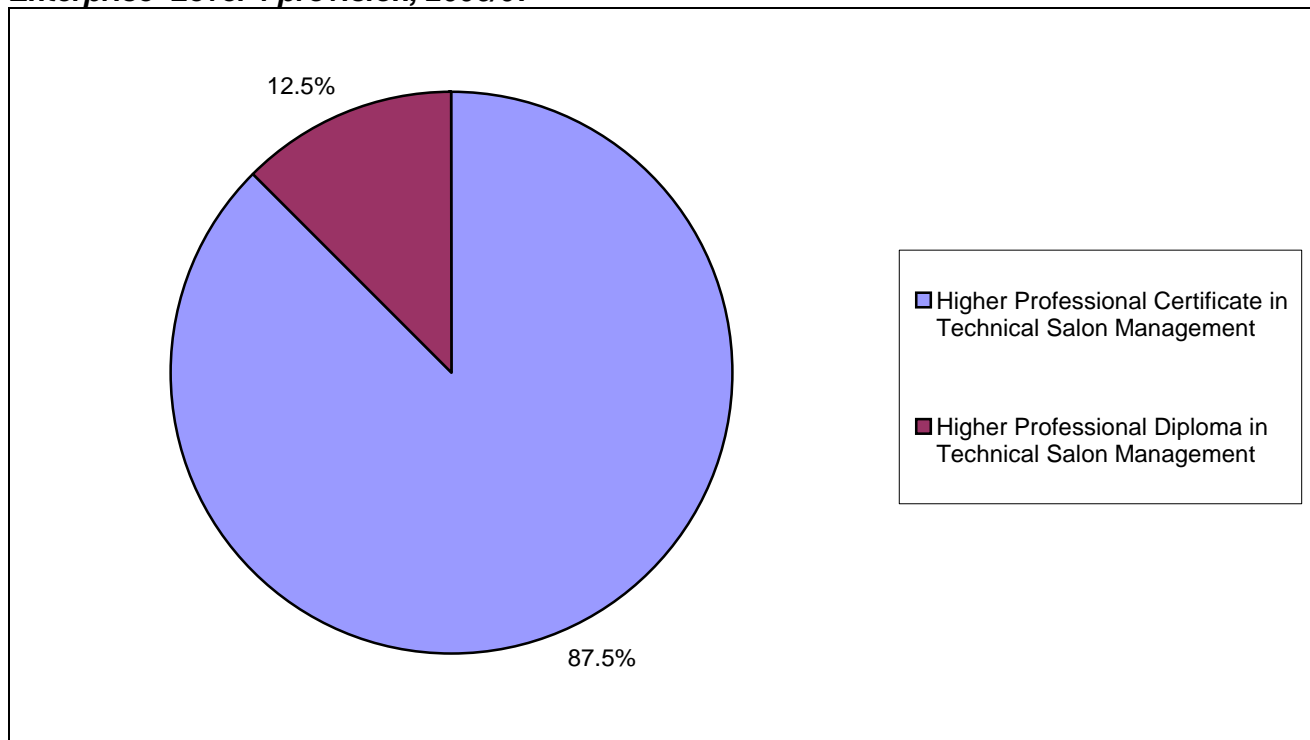

Only 2 courses were offered in Retail and Commercial Enterprise in 2006/07 at Level 4+ (see Annex 3 for a full list). Figure 12 shows these courses at Level 4 and above in Greater Manchester, these were:

- Higher Professional Certificate in Technical Salon Management (14 learners)
- Higher Professional Diploma in Technical Salon Management (2 learners)

Figure 12 Key Level 4 qualifications as a proportion of total Retail and Commercial Enterprise Level 4 provision, 2006/07

Learner numbers changed significantly as a proportion between 2005/06 and 2006/07, decreasing by -45 learners (-73.8%). There was also a significant shift between part-time and full-time courses taken, with a significantly greater proportion of full-time courses (93.8%) in 2006/07 than in 2005/06 (13.1%). There were also half as many courses taken in 2006/07 (2 courses or qualifications), compared to 2005/06 (4 courses or qualifications).