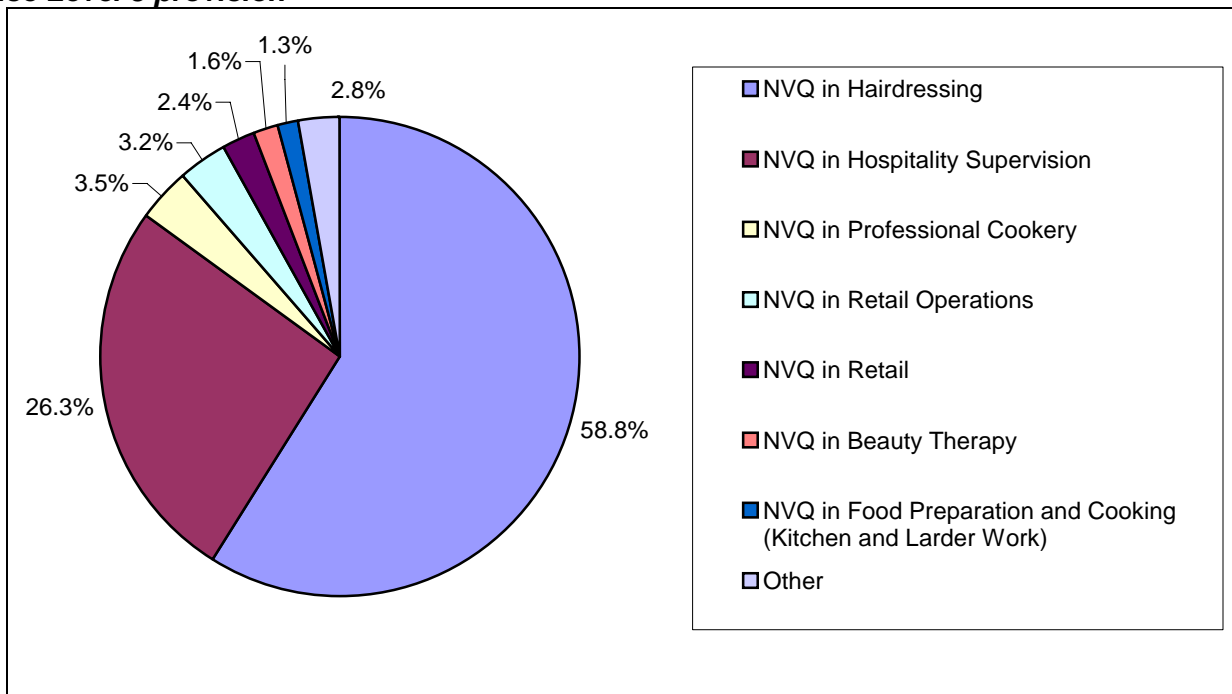

Figure 14 Key Level 3 qualifications as a proportion of total WBL Retail and Commercial Enterprise Level 3 provision

NVQ in Hairdressing was the course with the most WBL provision in this sector subject area.

Analysis of WBL data shows that:

- It was delivered by 15 institutions.
- There were particular concentrations with Michael McCormack (24.4%, or 107 learners), Michael John Training Ltd. (15.5%, or 68 learners) and Venture Learning Ltd. (13.4%, or 59 learners).

NVQ in Hospitality Supervision was:

- Delivered by 6 institutions.
- Concentrated at VT Training PLC (46.9%, or 92 learners) and at HCTC Ltd. (34.7%, or 68 learners).

NVQ in Professional Cookery was:

- Delivered by 4 institutions.
- Concentrated at HCTC Ltd (34.6%, or 9 learners).