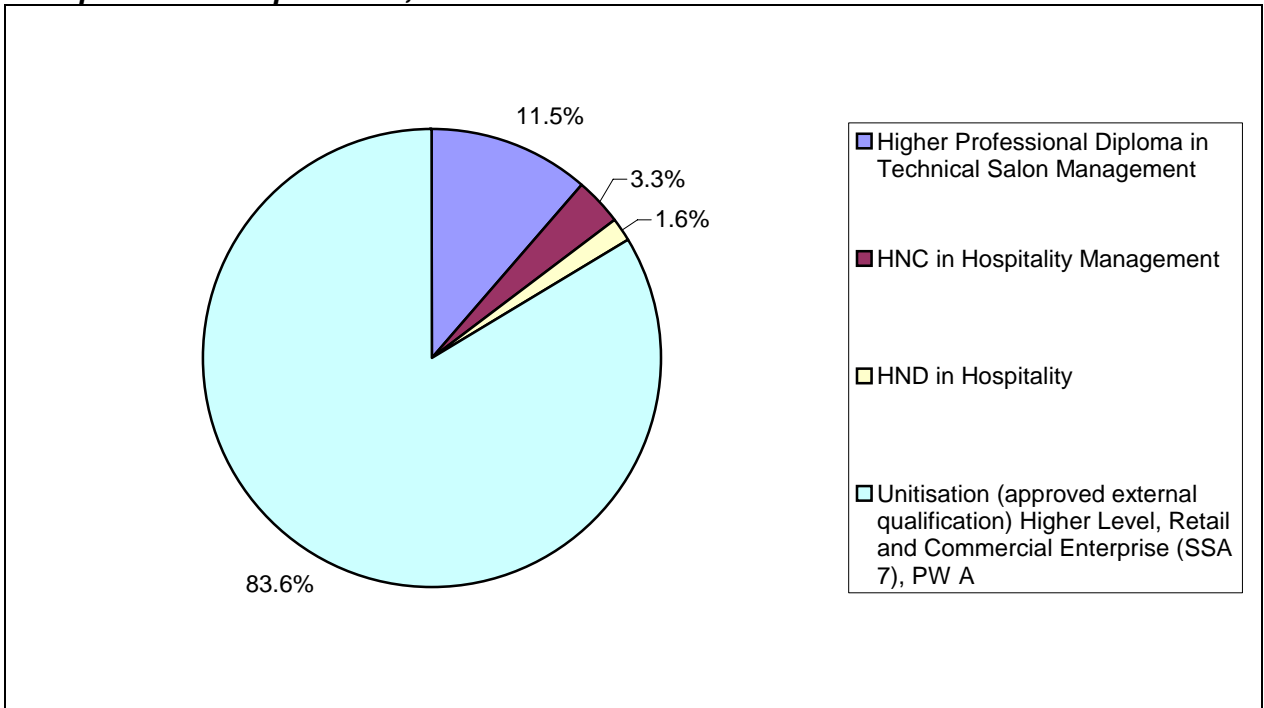

Figure 13 Key Level 4 qualifications as a proportion of total Retail and Commercial Enterprise Level 4 provision, 2005/06

Higher Professional Certificate in Technical Salon Management was delivered solely by Bolton Community College. All of the 14 learners studied full-time.

Higher Professional Diploma in Technical Salon Management was delivered solely by Bolton Community College. There were two learners taking this course, one part-time and one full-time.